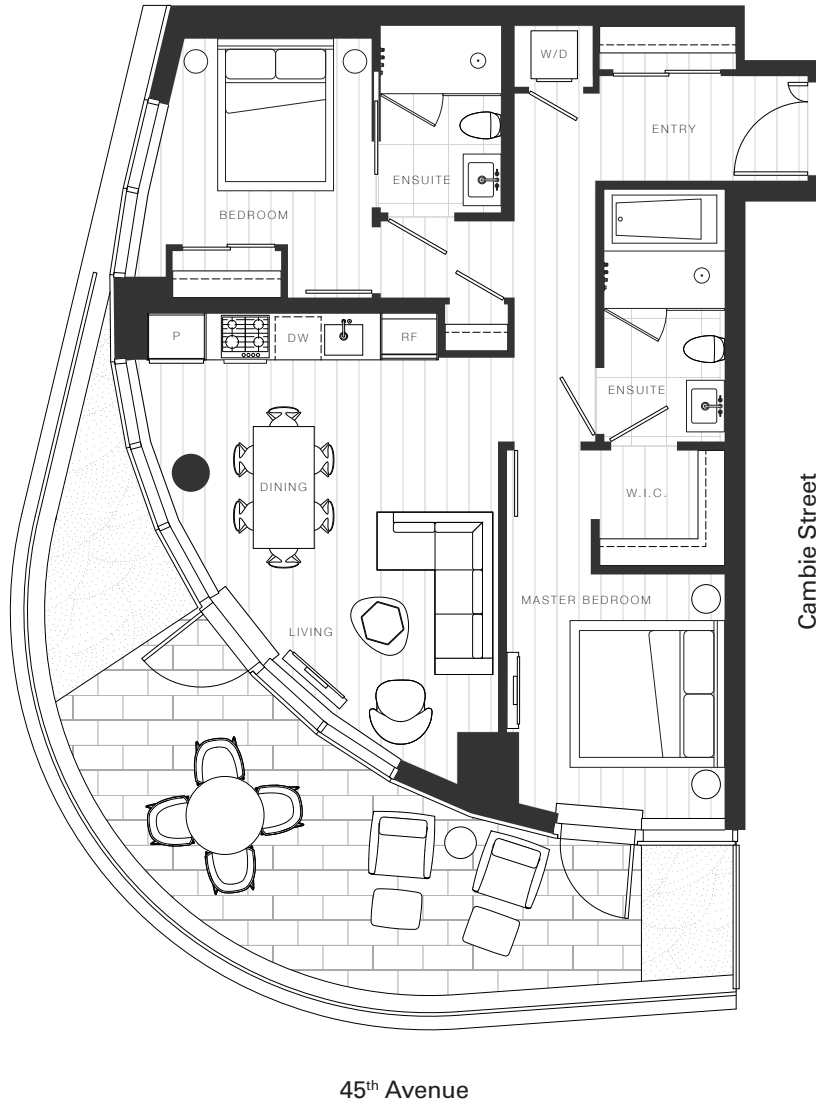

X Clémade

Home 2207

—  
2 Bedroom

Total Living: 1,151 ft<sup>2</sup>

**OAKRIDGE X CLÉMANDE**

Dimensions, sizes, specifications, layouts and materials are approximate and provided for information purposes only and are not represented as being the actual final areas and dimensions. Prospective purchasers are advised that interior square footage is combined with balcony square footage and included in total advertised square footage of the homes. Exterior walls and glazing, balcony configurations, fascia, guard-rails, screens and façade panel locations are approximate and provided for information purposes only, and will vary in area, type, specifications, and extent depending on the home. The locations shown are not represented as being the final locations of these items. All of the foregoing (including without limitation the dimensions and layout) are subject to change in the developer's sole discretion, without compensation or notice. Please ask sales representative for details. E. & O.E.