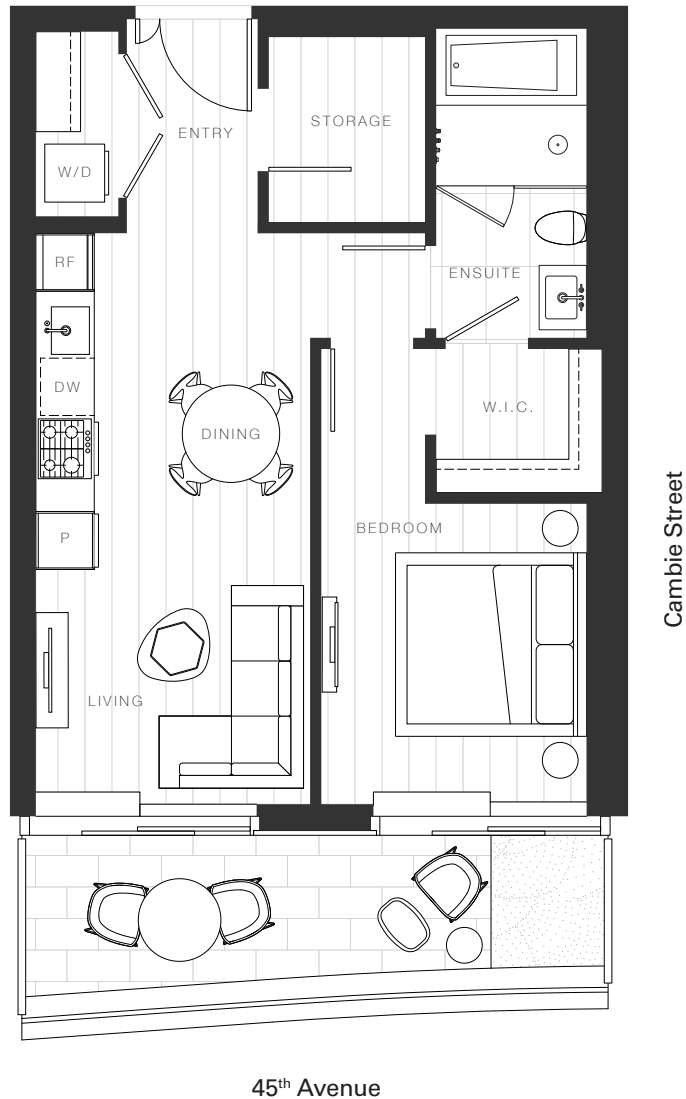

X Clémade

Home 2206

—
1 Bedroom

Total Living: 679 ft²

45th Avenue

OAKRIDGE X CLÉMANDE

Dimensions, sizes, specifications, layouts and materials are approximate and provided for information purposes only and are not represented as being the actual final areas and dimensions. Prospective purchasers are advised that interior square footage is combined with balcony square footage and included in total advertised square footage of the homes. Exterior walls and glazing, balcony configurations, fascia, guard-rails, screens and façade panel locations are approximate and provided for information purposes only, and will vary in area, type, specifications, and extent depending on the home. The locations shown are not represented as being the final locations of these items. All of the foregoing (including without limitation the dimensions and layout) are subject to change in the developer's sole discretion, without compensation or notice. Please ask sales representative for details. E. & O.E.