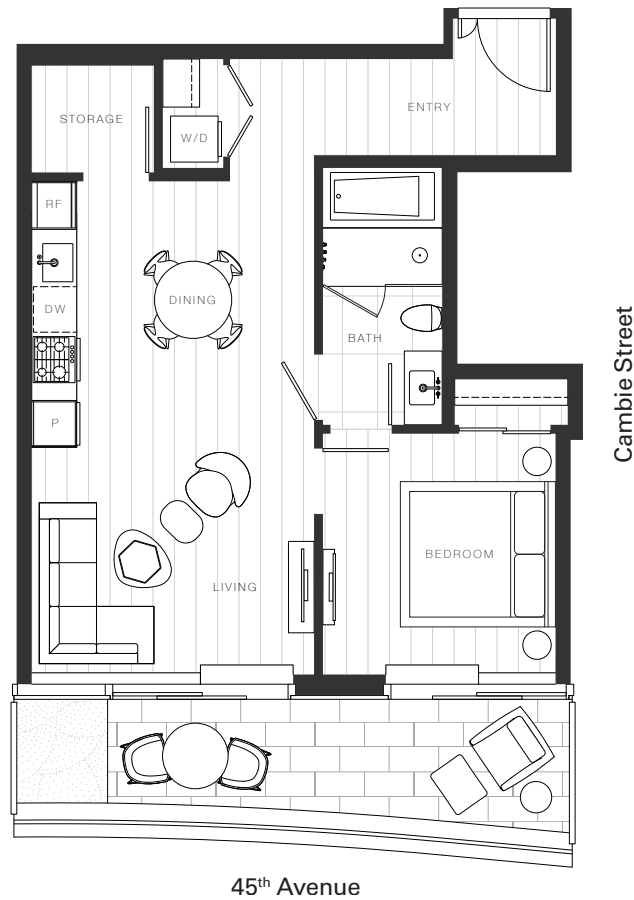

X Clémade

Home 2205

—
1 Bedroom

Total Living: 780 ft²

OAKRIDGE X CLÉMANDE

Dimensions, sizes, specifications, layouts and materials are approximate and provided for information purposes only and are not represented as being the actual final areas and dimensions. Prospective purchasers are advised that interior square footage is combined with balcony square footage and included in total advertised square footage of the homes. Exterior walls and glazing, balcony configurations, fascia, guard-rails, screens and façade panel locations are approximate and provided for information purposes only, and will vary in area, type, specifications, and extent depending on the home. The locations shown are not represented as being the final locations of these items. All of the foregoing (including without limitation the dimensions and layout) are subject to change in the developer's sole discretion, without compensation or notice. Please ask sales representative for details. E. & O.E.