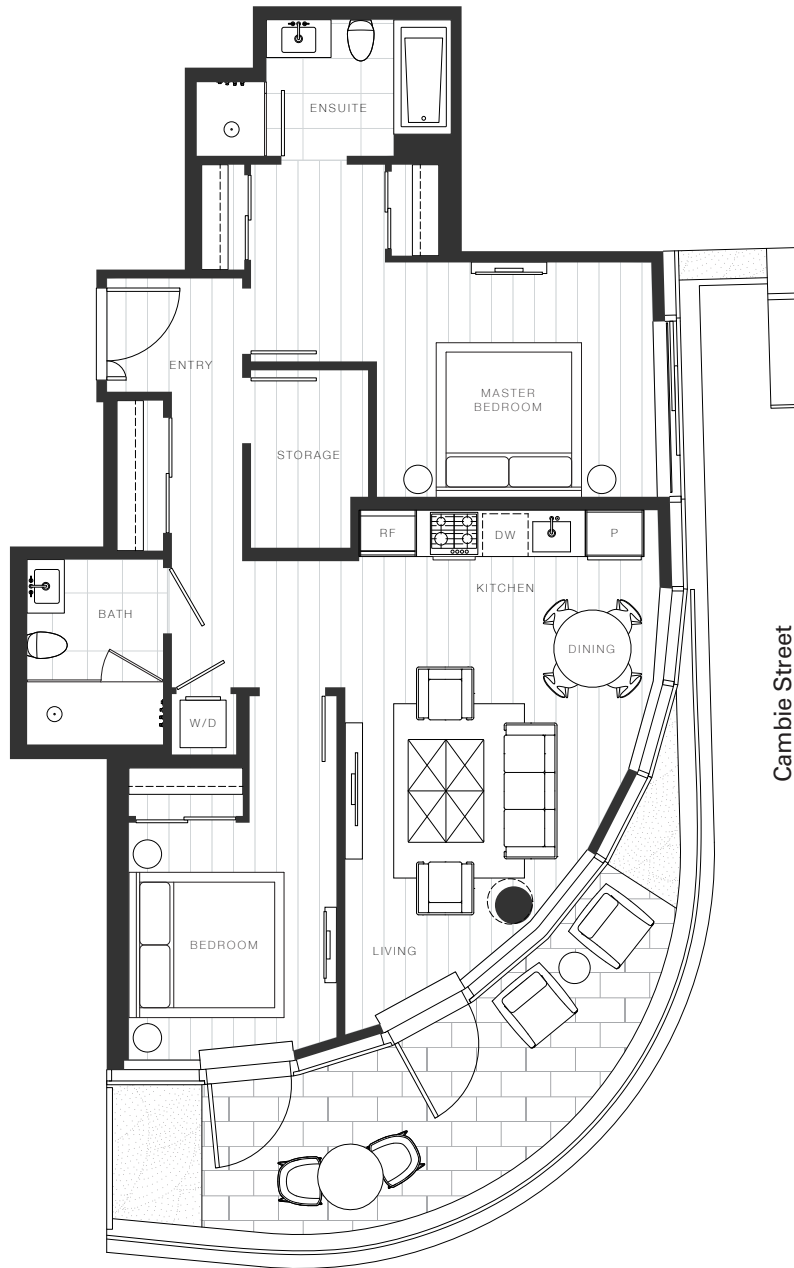

X Clémante

Home 2204

—
2 Bedroom

Total Living: 1,171 ft²

45th Avenue

OAKRIDGE X CLÉMANDE

Dimensions, sizes, specifications, layouts and materials are approximate and provided for information purposes only and are not represented as being the actual final areas and dimensions. Prospective purchasers are advised that interior square footage is combined with balcony square footage and included in total advertised square footage of the homes. Exterior walls and glazing, balcony configurations, fascia, guard-rails, screens and façade panel locations are approximate and provided for information purposes only, and will vary in area, type, specifications, and extent depending on the home. The locations shown are not represented as being the final locations of these items. All of the foregoing (including without limitation the dimensions and layout) are subject to change in the developer's sole discretion, without compensation or notice. Please ask sales representative for details. E. & O.E.