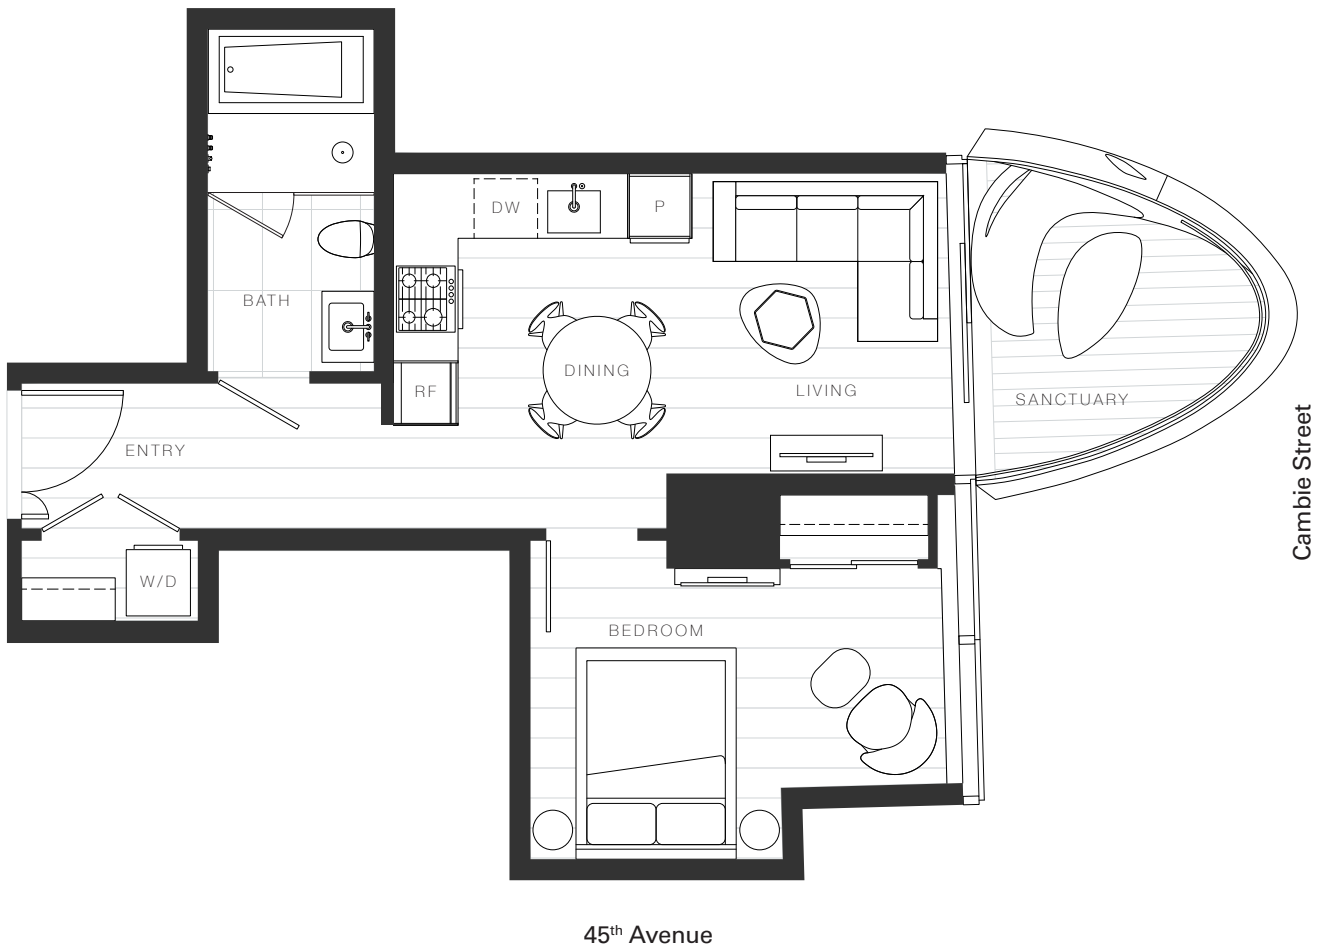

X Clémante

Home 2203

—
1 Bedroom

Total Living: 588 ft²

OAKRIDGE X CLÉMANDE

Dimensions, sizes, specifications, layouts and materials are approximate and provided for information purposes only and are not represented as being the actual final areas and dimensions. Prospective purchasers are advised that interior square footage is combined with balcony square footage and included in total advertised square footage of the homes. Exterior walls and glazing, balcony configurations, fascia, guard-rails, screens and façade panel locations are approximate and provided for information purposes only, and will vary in area, type, specifications, and extent depending on the home. The locations shown are not represented as being the final locations of these items. All of the foregoing (including without limitation the dimensions and layout) are subject to change in the developer's sole discretion, without compensation or notice. Please ask sales representative for details. E. & O.E.