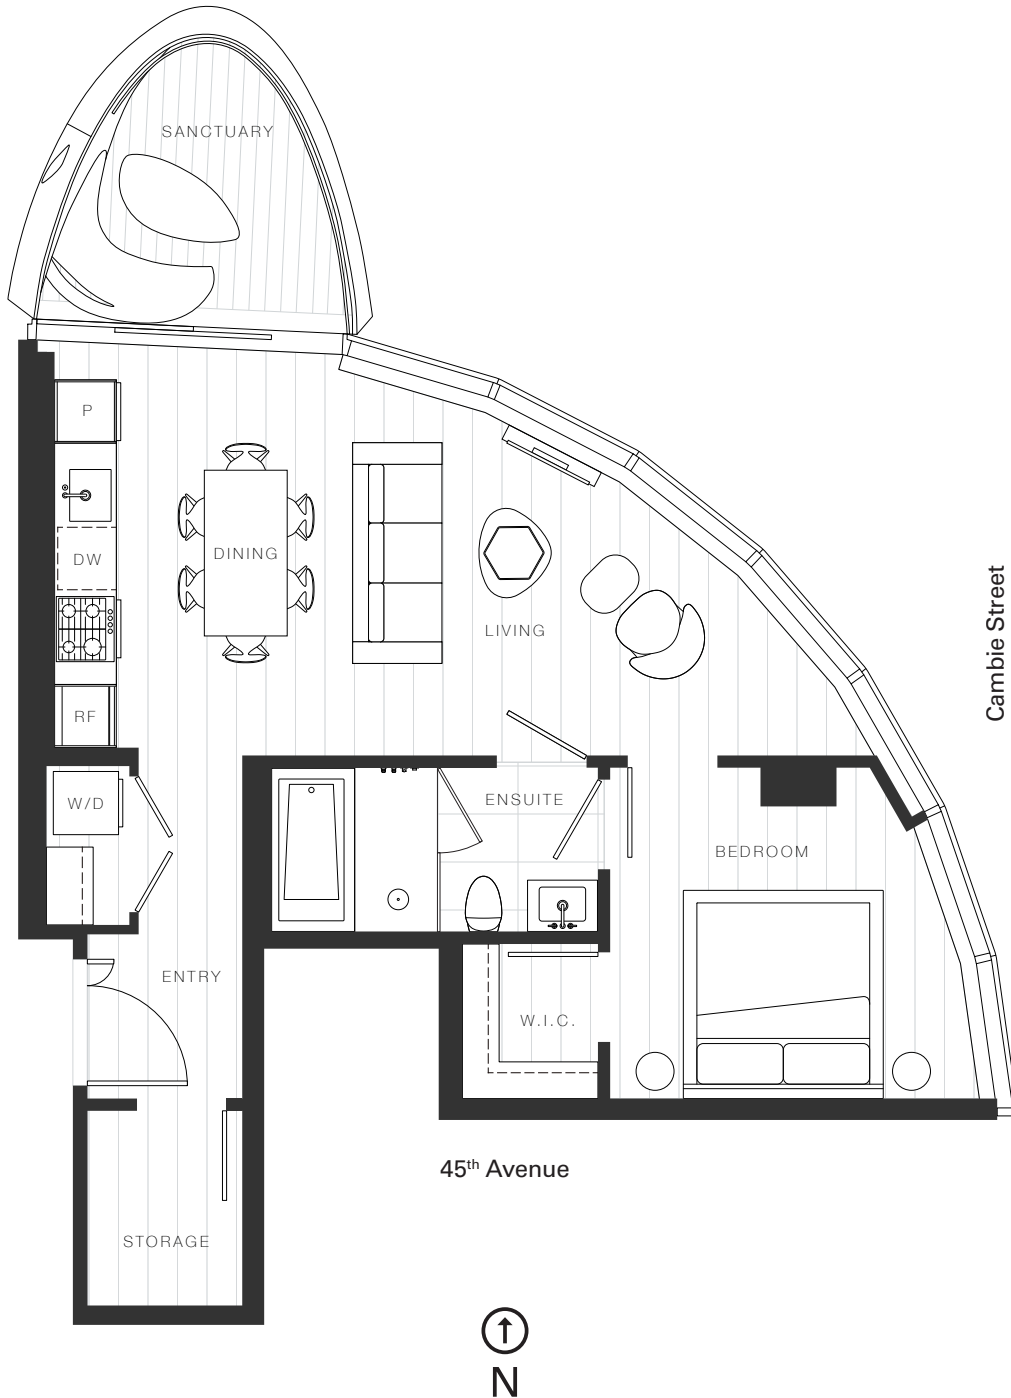

X Clémante

Home 2202

—
1 Bedroom

Total Living: 701 ft²

OAKRIDGE X CLÉMANDE

Dimensions, sizes, specifications, layouts and materials are approximate and provided for information purposes only and are not represented as being the actual final areas and dimensions. Prospective purchasers are advised that interior square footage is combined with balcony square footage and included in total advertised square footage of the homes. Exterior walls and glazing, balcony configurations, fascia, guard-rails, screens and façade panel locations are approximate and provided for information purposes only, and will vary in area, type, specifications, and extent depending on the home. The locations shown are not represented as being the final locations of these items. All of the foregoing (including without limitation the dimensions and layout) are subject to change in the developer's sole discretion, without compensation or notice. Please ask sales representative for details. E. & O.E.