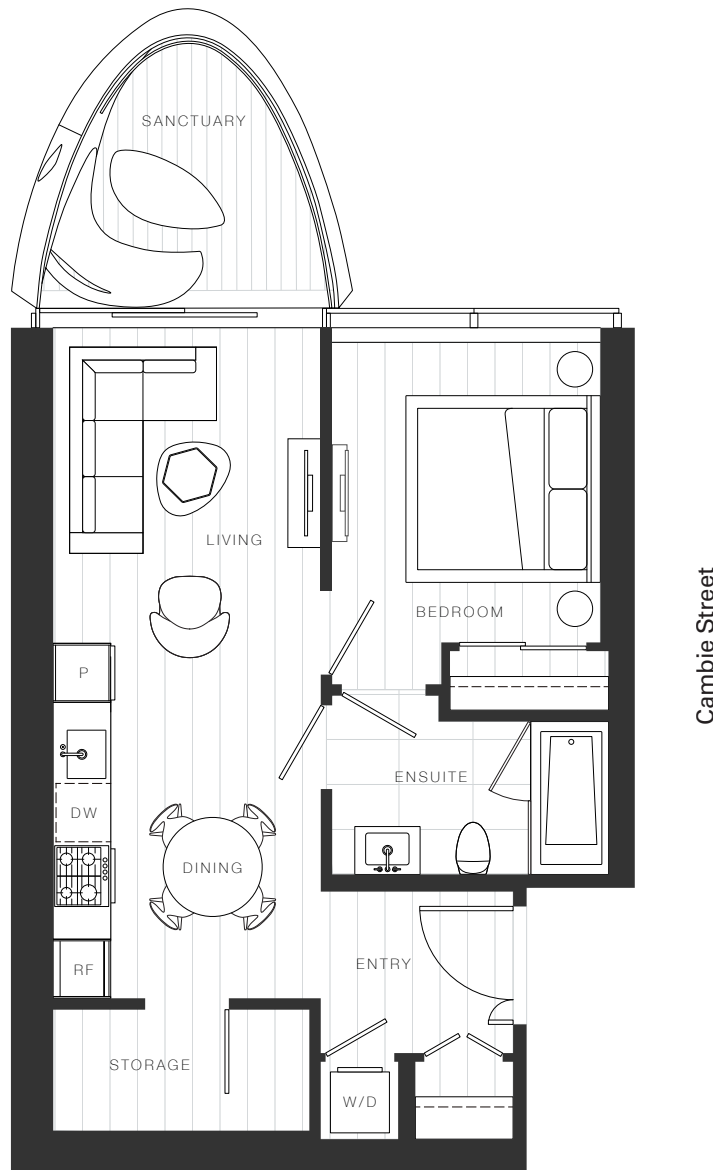

X Clémade

Home 2201

—  
1 Bedroom

Total Living: 617 ft<sup>2</sup>

45<sup>th</sup> Avenue

**OAKRIDGE X CLÉMANDE**

Dimensions, sizes, specifications, layouts and materials are approximate and provided for information purposes only and are not represented as being the actual final areas and dimensions. Prospective purchasers are advised that interior square footage is combined with balcony square footage and included in total advertised square footage of the homes. Exterior walls and glazing, balcony configurations, fascia, guard-rails, screens and façade panel locations are approximate and provided for information purposes only, and will vary in area, type, specifications, and extent depending on the home. The locations shown are not represented as being the final locations of these items. All of the foregoing (including without limitation the dimensions and layout) are subject to change in the developer's sole discretion, without compensation or notice. Please ask sales representative for details. E. & O.E.