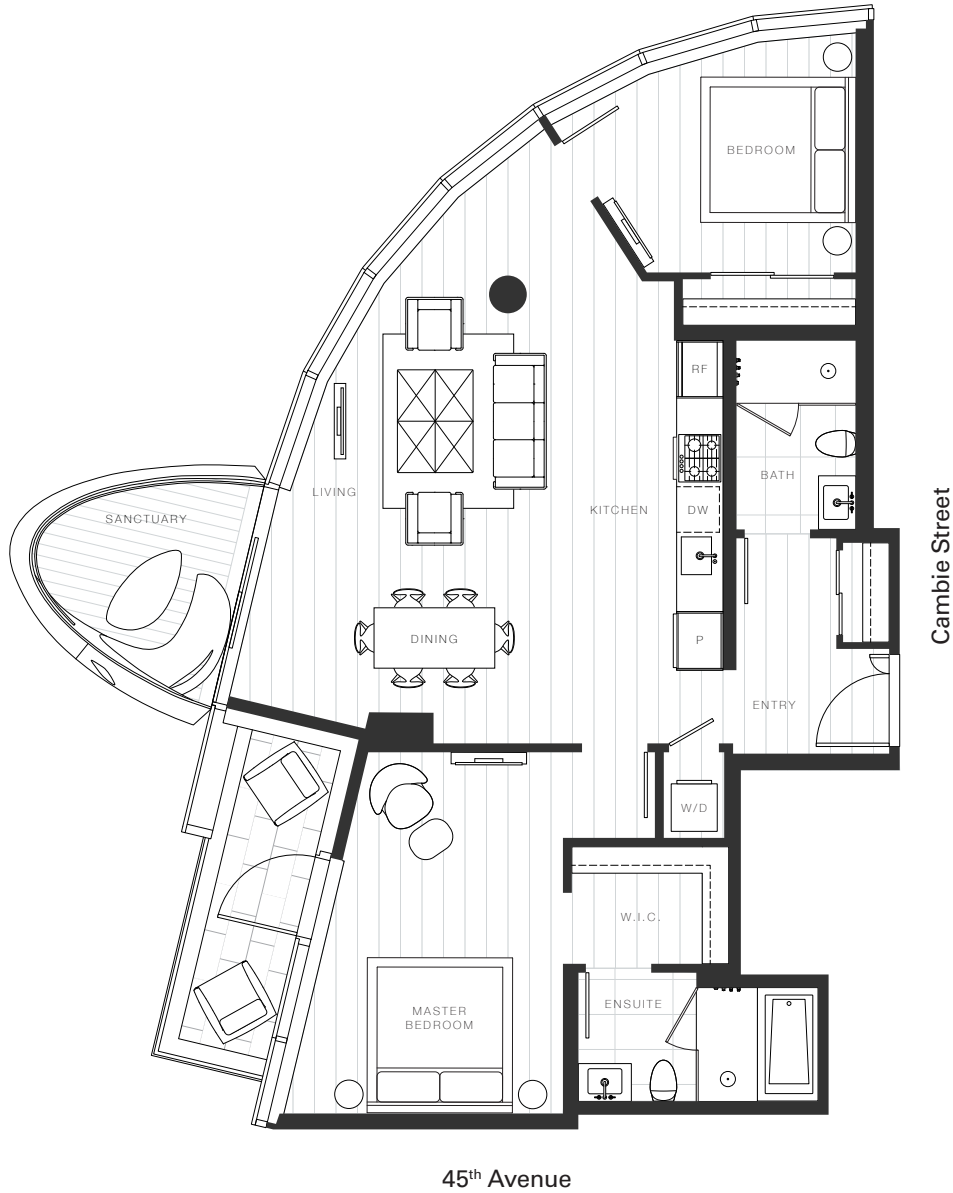

X Clémade

Home 2108

—
2 Bedroom

Total Living: 1,204 ft²

45th Avenue

OAKRIDGE X CLÉMANDE

Dimensions, sizes, specifications, layouts and materials are approximate and provided for information purposes only and are not represented as being the actual final areas and dimensions. Prospective purchasers are advised that interior square footage is combined with balcony square footage and included in total advertised square footage of the homes. Exterior walls and glazing, balcony configurations, fascia, guard-rails, screens and façade panel locations are approximate and provided for information purposes only, and will vary in area, type, specifications, and extent depending on the home. The locations shown are not represented as being the final locations of these items. All of the foregoing (including without limitation the dimensions and layout) are subject to change in the developer's sole discretion, without compensation or notice. Please ask sales representative for details. E. & O.E.