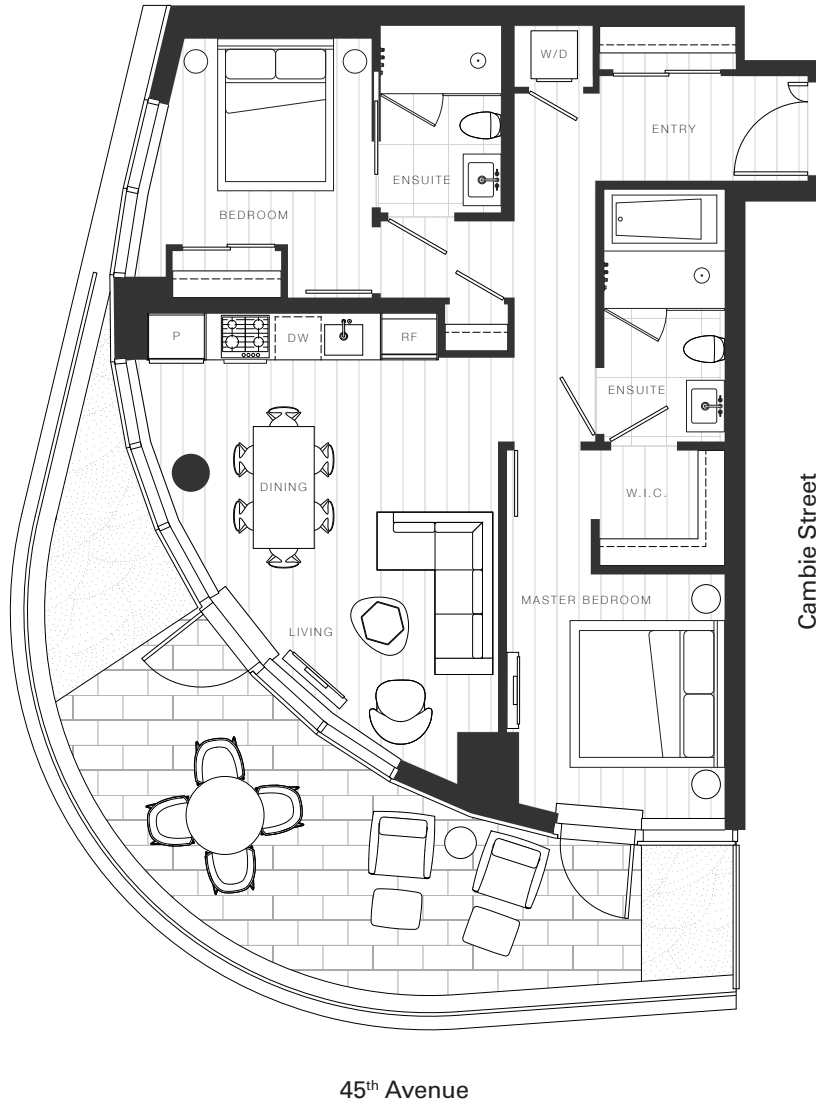

X Clémade

Home 2107

—
2 Bedroom

Total Living: 1,151 ft²

OAKRIDGE X CLÉMANDE

Dimensions, sizes, specifications, layouts and materials are approximate and provided for information purposes only and are not represented as being the actual final areas and dimensions. Prospective purchasers are advised that interior square footage is combined with balcony square footage and included in total advertised square footage of the homes. Exterior walls and glazing, balcony configurations, fascia, guard-rails, screens and façade panel locations are approximate and provided for information purposes only, and will vary in area, type, specifications, and extent depending on the home. The locations shown are not represented as being the final locations of these items. All of the foregoing (including without limitation the dimensions and layout) are subject to change in the developer's sole discretion, without compensation or notice. Please ask sales representative for details. E. & O.E.