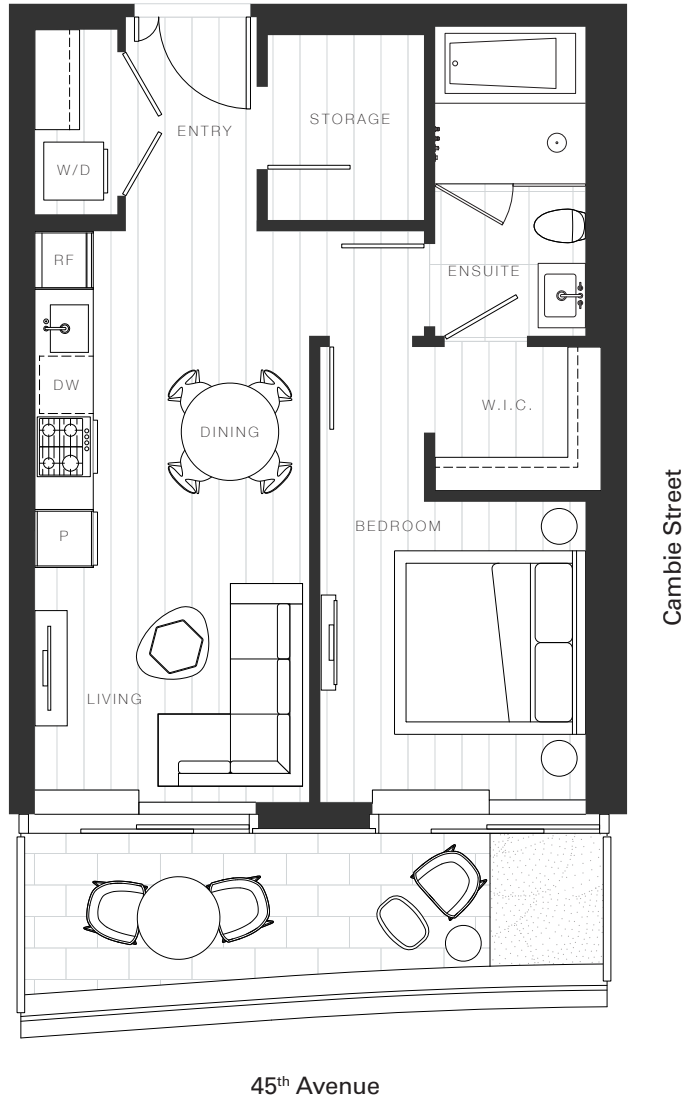

X Clémade

Home 2106

—
1 Bedroom

Total Living: 679 ft²

45th Avenue

OAKRIDGE X CLÉMANDE

Dimensions, sizes, specifications, layouts and materials are approximate and provided for information purposes only and are not represented as being the actual final areas and dimensions. Prospective purchasers are advised that interior square footage is combined with balcony square footage and included in total advertised square footage of the homes. Exterior walls and glazing, balcony configurations, fascia, guard-rails, screens and façade panel locations are approximate and provided for information purposes only, and will vary in area, type, specifications, and extent depending on the home. The locations shown are not represented as being the final locations of these items. All of the foregoing (including without limitation the dimensions and layout) are subject to change in the developer's sole discretion, without compensation or notice. Please ask sales representative for details. E. & O.E.