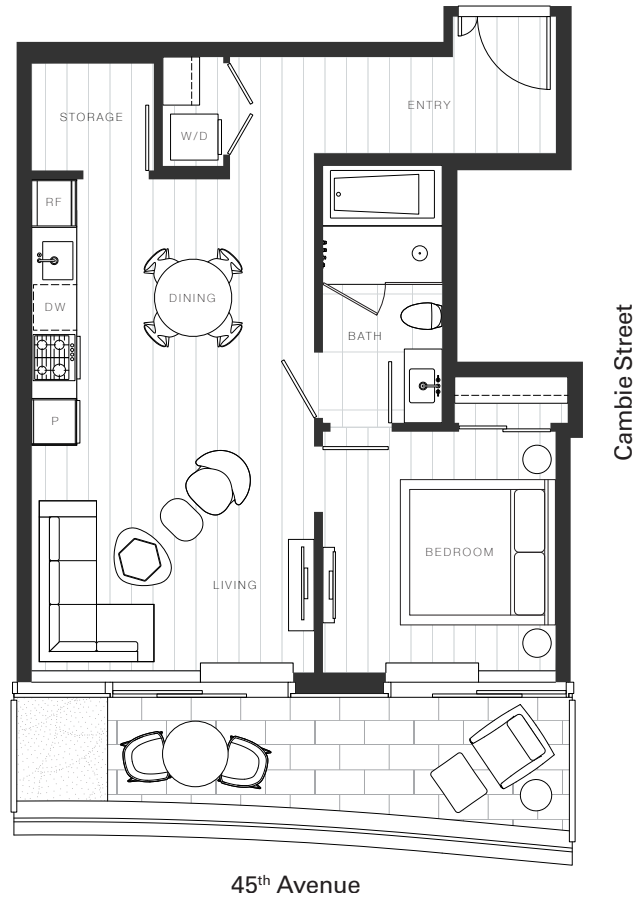

X Clémade

Home 2105

—
1 Bedroom

Total Living: 780 ft²

OAKRIDGE X CLÉMANDE

Dimensions, sizes, specifications, layouts and materials are approximate and provided for information purposes only and are not represented as being the actual final areas and dimensions. Prospective purchasers are advised that interior square footage is combined with balcony square footage and included in total advertised square footage of the homes. Exterior walls and glazing, balcony configurations, fascia, guard-rails, screens and façade panel locations are approximate and provided for information purposes only, and will vary in area, type, specifications, and extent depending on the home. The locations shown are not represented as being the final locations of these items. All of the foregoing (including without limitation the dimensions and layout) are subject to change in the developer's sole discretion, without compensation or notice. Please ask sales representative for details. E. & O.E.