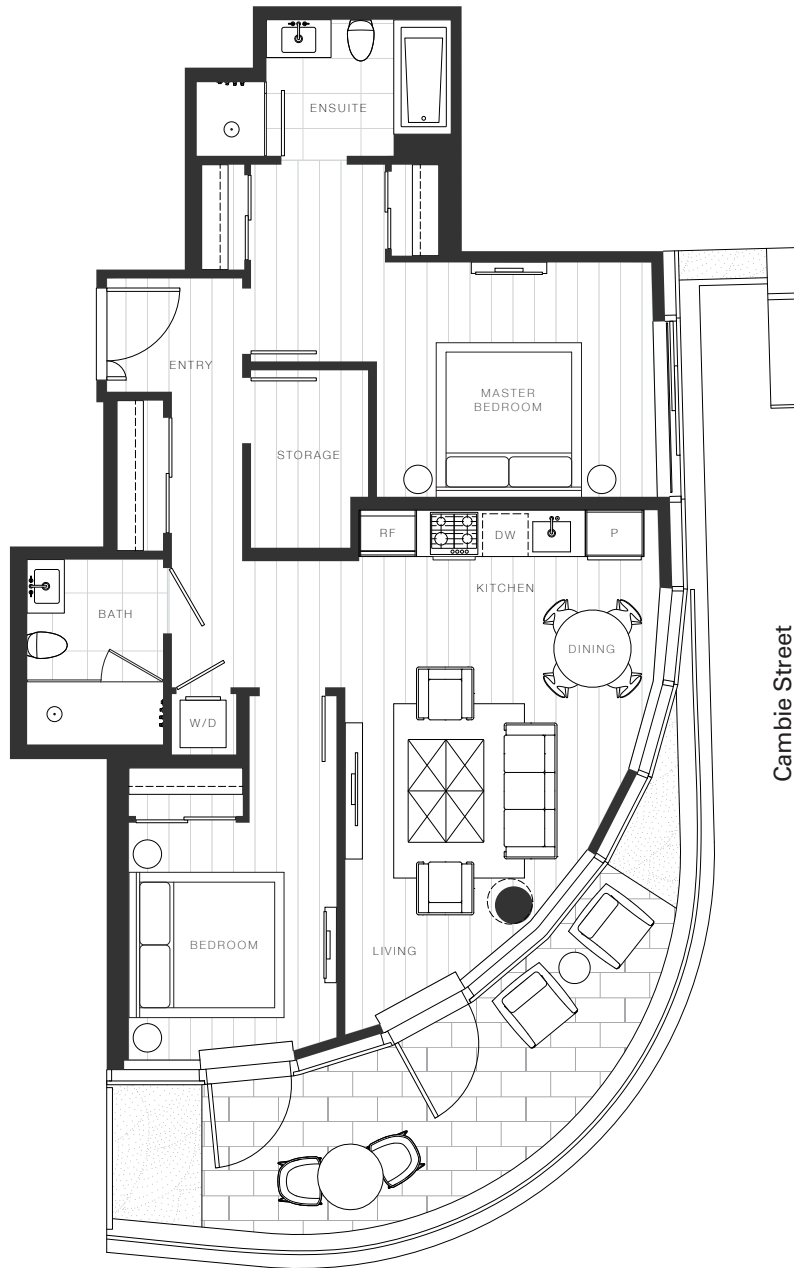

X Clémade

Home 2104

—
2 Bedroom

Total Living: 1,171 ft²

45th Avenue

OAKRIDGE X CLÉMANDE

Dimensions, sizes, specifications, layouts and materials are approximate and provided for information purposes only and are not represented as being the actual final areas and dimensions. Prospective purchasers are advised that interior square footage is combined with balcony square footage and included in total advertised square footage of the homes. Exterior walls and glazing, balcony configurations, fascia, guard-rails, screens and façade panel locations are approximate and provided for information purposes only, and will vary in area, type, specifications, and extent depending on the home. The locations shown are not represented as being the final locations of these items. All of the foregoing (including without limitation the dimensions and layout) are subject to change in the developer's sole discretion, without compensation or notice. Please ask sales representative for details. E. & O.E.