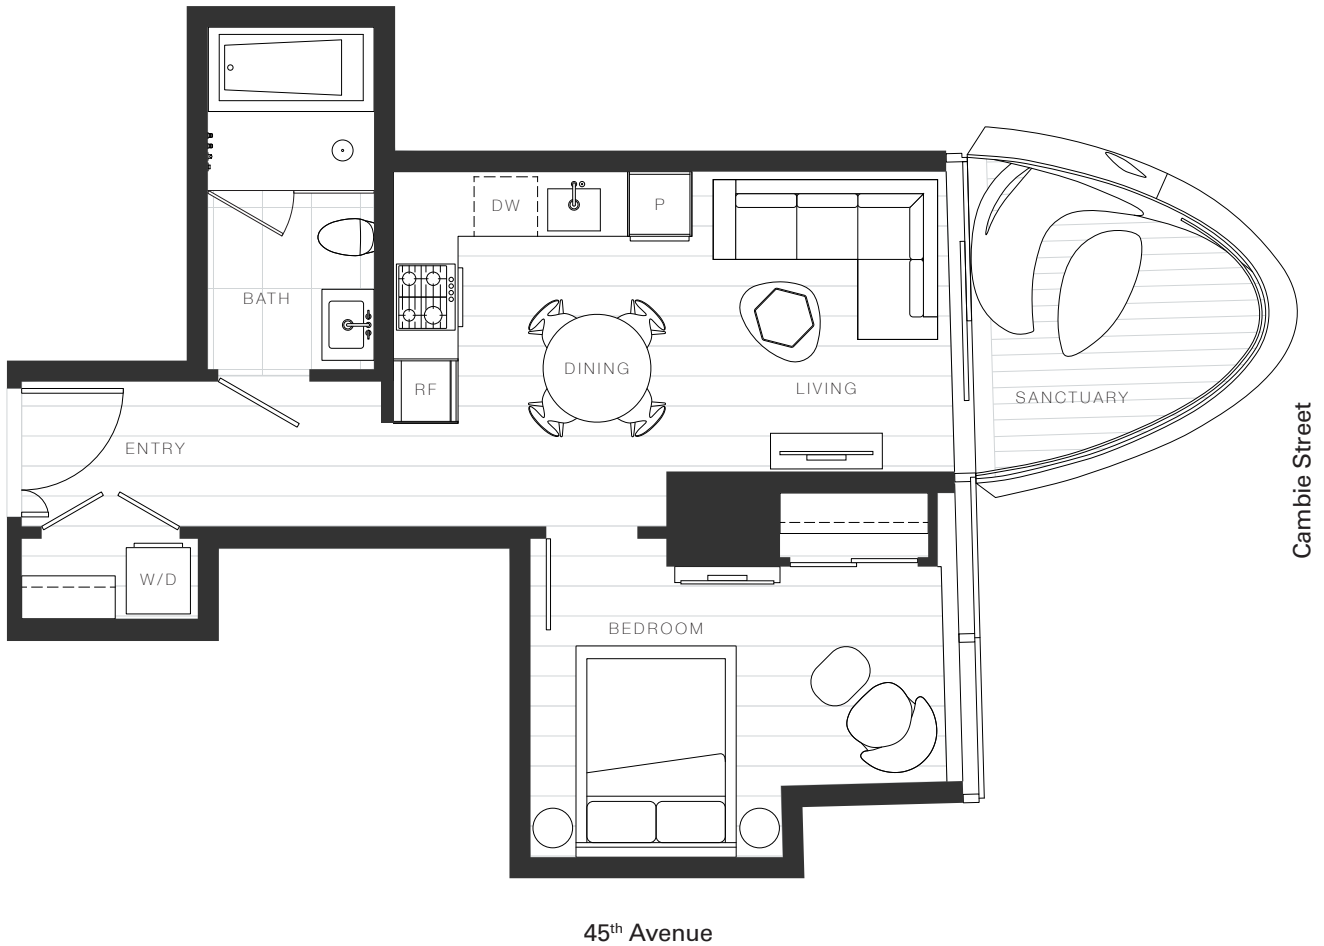

X Clémante

Home 2103

—  
1 Bedroom

Total Living: 588 ft<sup>2</sup>

## OAKRIDGE X CLÉMANDE

Dimensions, sizes, specifications, layouts and materials are approximate and provided for information purposes only and are not represented as being the actual final areas and dimensions. Prospective purchasers are advised that interior square footage is combined with balcony square footage and included in total advertised square footage of the homes. Exterior walls and glazing, balcony configurations, fascia, guard-rails, screens and façade panel locations are approximate and provided for information purposes only, and will vary in area, type, specifications, and extent depending on the home. The locations shown are not represented as being the final locations of these items. All of the foregoing (including without limitation the dimensions and layout) are subject to change in the developer's sole discretion, without compensation or notice. Please ask sales representative for details. E. & O.E.