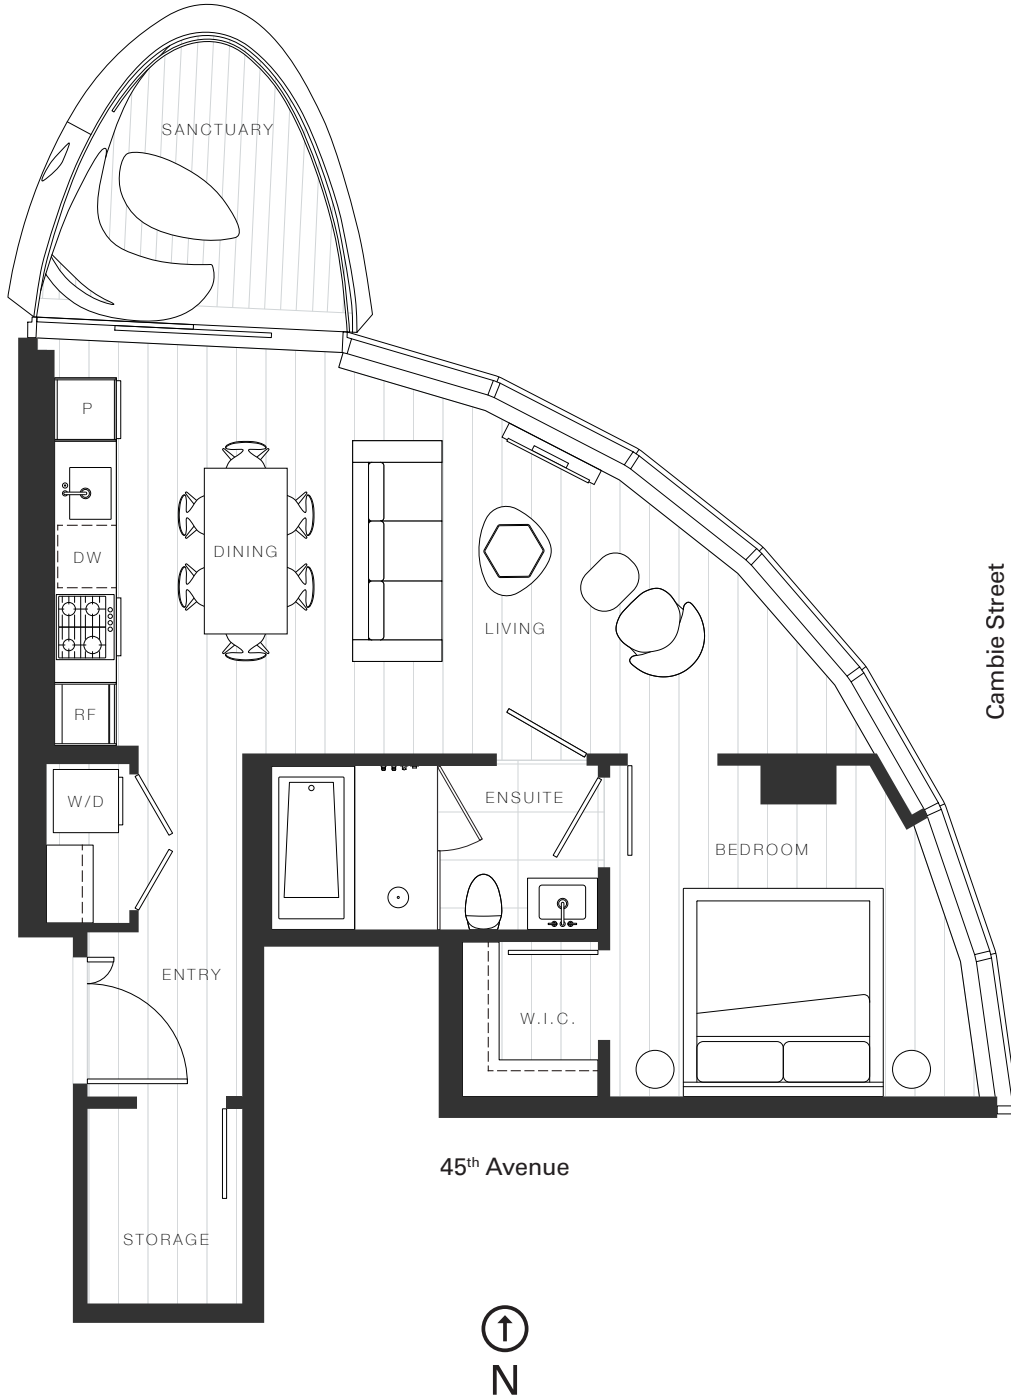

X Clémade

Home 2102

1 Bedroom

Total Living: 701 ft²

OAKRIDGE X CLÉMANDE

Dimensions, sizes, specifications, layouts and materials are approximate and provided for information purposes only and are not represented as being the actual final areas and dimensions. Prospective purchasers are advised that interior square footage is combined with balcony square footage and included in total advertised square footage of the homes. Exterior walls and glazing, balcony configurations, fascia, guard-rails, screens and façade panel locations are approximate and provided for information purposes only, and will vary in area, type, specifications, and extent depending on the home. The locations shown are not represented as being the final locations of these items. All of the foregoing (including without limitation the dimensions and layout) are subject to change in the developer's sole discretion, without compensation or notice. Please ask sales representative for details. E. & O.E.