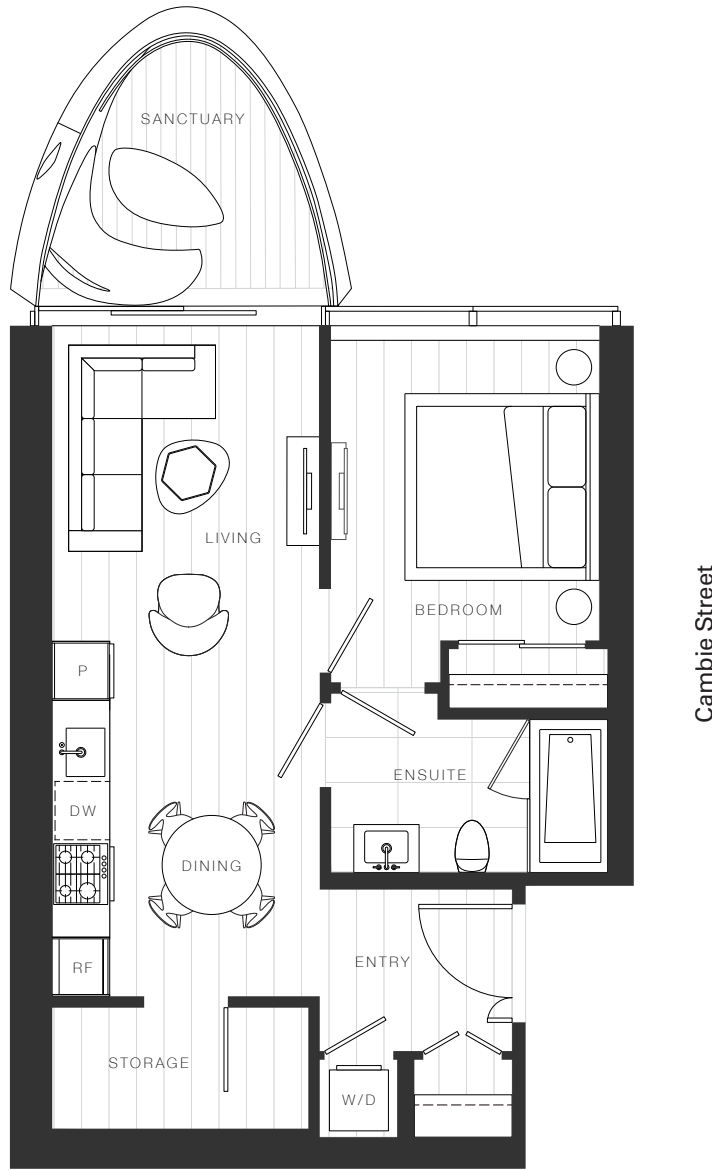

X Clémade

Home 2101

—
1 Bedroom

Total Living: 617 ft²

45th Avenue

OAKRIDGE X CLÉMANDE

Dimensions, sizes, specifications, layouts and materials are approximate and provided for information purposes only and are not represented as being the actual final areas and dimensions. Prospective purchasers are advised that interior square footage is combined with balcony square footage and included in total advertised square footage of the homes. Exterior walls and glazing, balcony configurations, fascia, guard-rails, screens and façade panel locations are approximate and provided for information purposes only, and will vary in area, type, specifications, and extent depending on the home. The locations shown are not represented as being the final locations of these items. All of the foregoing (including without limitation the dimensions and layout) are subject to change in the developer's sole discretion, without compensation or notice. Please ask sales representative for details. E. & O.E.