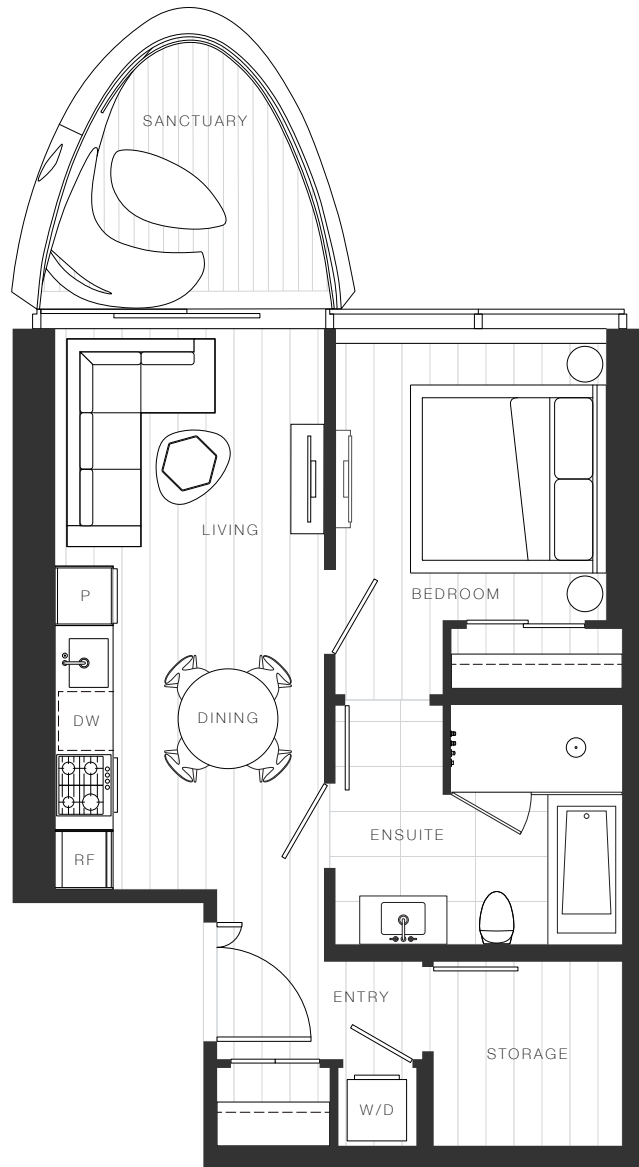

X Clémade

Home 2009

—
1 Bedroom

Total Living: 647 ft²

45th Avenue

OAKRIDGE X CLÉMANDE

Dimensions, sizes, specifications, layouts and materials are approximate and provided for information purposes only and are not represented as being the actual final areas and dimensions. Prospective purchasers are advised that interior square footage is combined with balcony square footage and included in total advertised square footage of the homes. Exterior walls and glazing, balcony configurations, fascia, guard-rails, screens and façade panel locations are approximate and provided for information purposes only, and will vary in area, type, specifications, and extent depending on the home. The locations shown are not represented as being the final locations of these items. All of the foregoing (including without limitation the dimensions and layout) are subject to change in the developer's sole discretion, without compensation or notice. Please ask sales representative for details. E. & O.E.