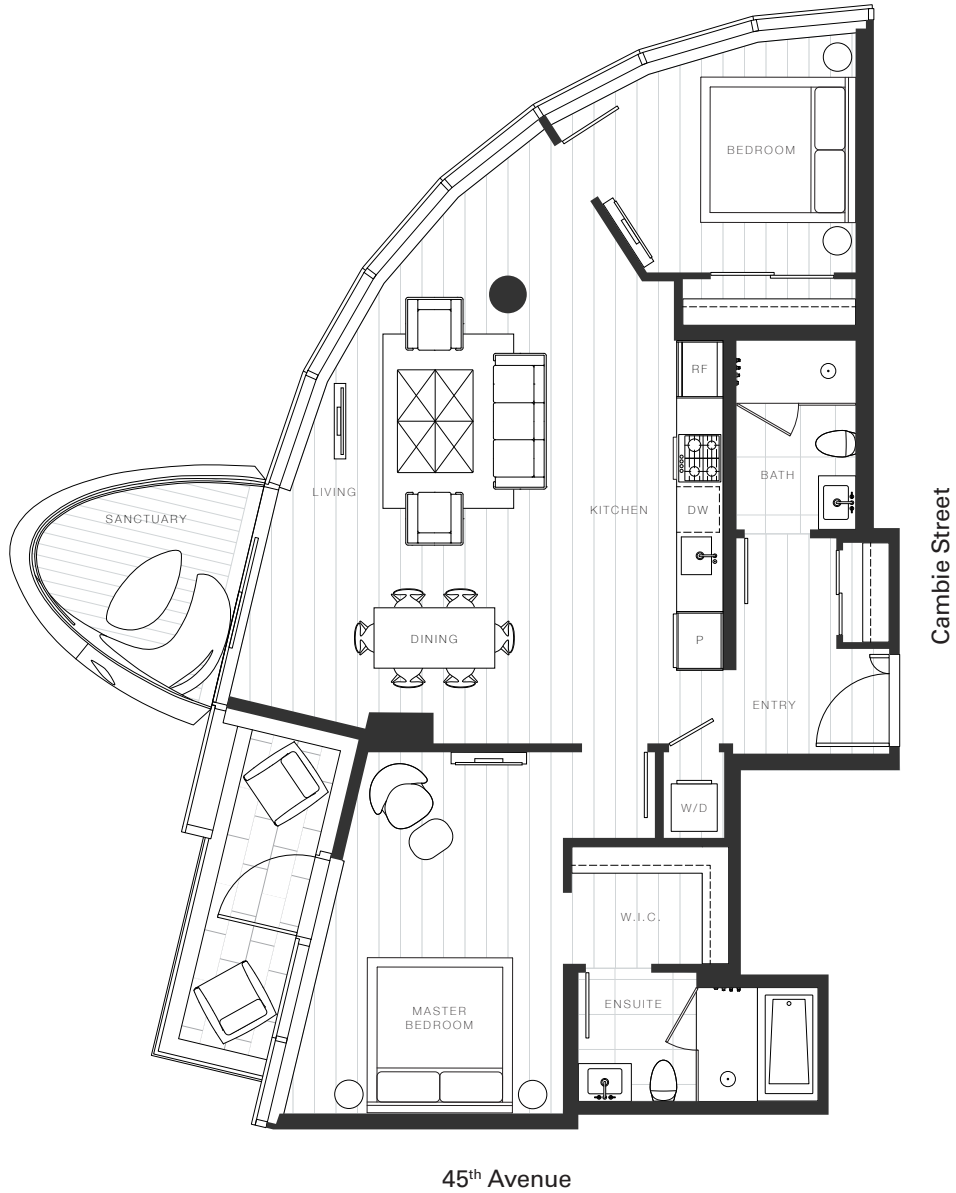

X Clémade

Home 2008

—
2 Bedroom

Total Living: 1,204 ft²

45th Avenue

OAKRIDGE X CLÉMANDE

Dimensions, sizes, specifications, layouts and materials are approximate and provided for information purposes only and are not represented as being the actual final areas and dimensions. Prospective purchasers are advised that interior square footage is combined with balcony square footage and included in total advertised square footage of the homes. Exterior walls and glazing, balcony configurations, fascia, guard-rails, screens and façade panel locations are approximate and provided for information purposes only, and will vary in area, type, specifications, and extent depending on the home. The locations shown are not represented as being the final locations of these items. All of the foregoing (including without limitation the dimensions and layout) are subject to change in the developer's sole discretion, without compensation or notice. Please ask sales representative for details. E. & O.E.