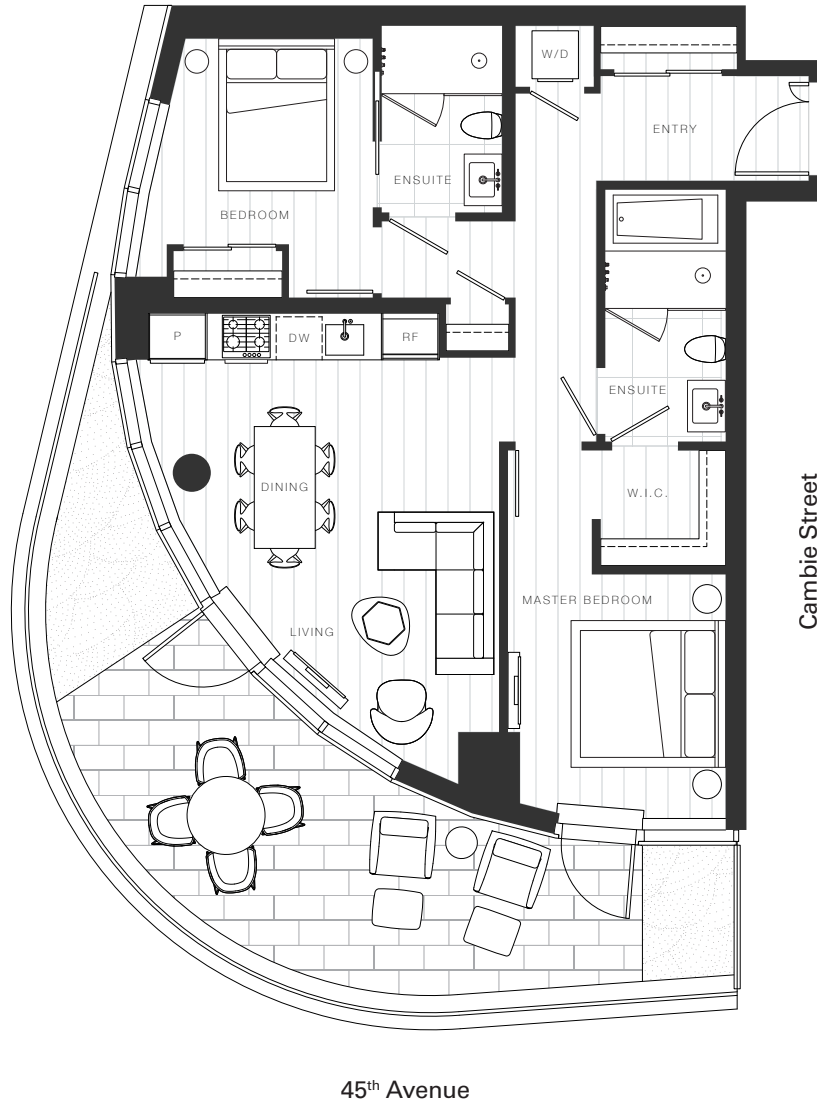

X Clémante

Home 2007

—
2 Bedroom

Total Living: 1,151 ft²

OAKRIDGE X CLÉMANDE

Dimensions, sizes, specifications, layouts and materials are approximate and provided for information purposes only and are not represented as being the actual final areas and dimensions. Prospective purchasers are advised that interior square footage is combined with balcony square footage and included in total advertised square footage of the homes. Exterior walls and glazing, balcony configurations, fascia, guard-rails, screens and façade panel locations are approximate and provided for information purposes only, and will vary in area, type, specifications, and extent depending on the home. The locations shown are not represented as being the final locations of these items. All of the foregoing (including without limitation the dimensions and layout) are subject to change in the developer's sole discretion, without compensation or notice. Please ask sales representative for details. E. & O.E.