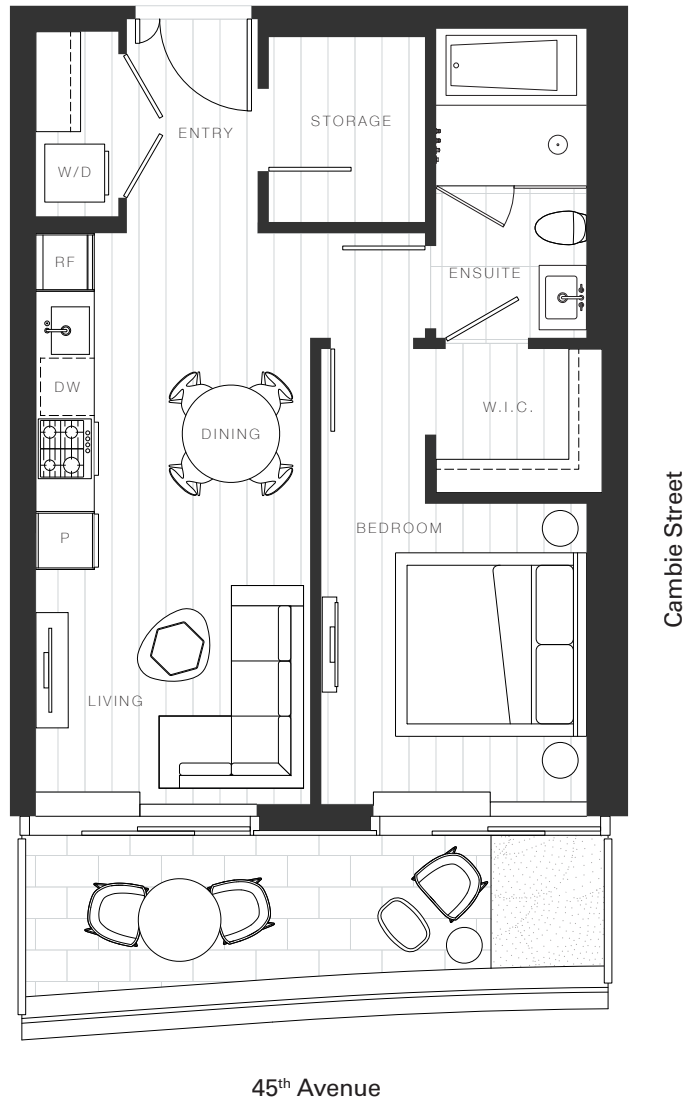

X Clémade

Home 2006

—
1 Bedroom

Total Living: 679 ft²

OAKRIDGE X CLÉMANDE

Dimensions, sizes, specifications, layouts and materials are approximate and provided for information purposes only and are not represented as being the actual final areas and dimensions. Prospective purchasers are advised that interior square footage is combined with balcony square footage and included in total advertised square footage of the homes. Exterior walls and glazing, balcony configurations, fascia, guard-rails, screens and façade panel locations are approximate and provided for information purposes only, and will vary in area, type, specifications, and extent depending on the home. The locations shown are not represented as being the final locations of these items. All of the foregoing (including without limitation the dimensions and layout) are subject to change in the developer's sole discretion, without compensation or notice. Please ask sales representative for details. E. & O.E.