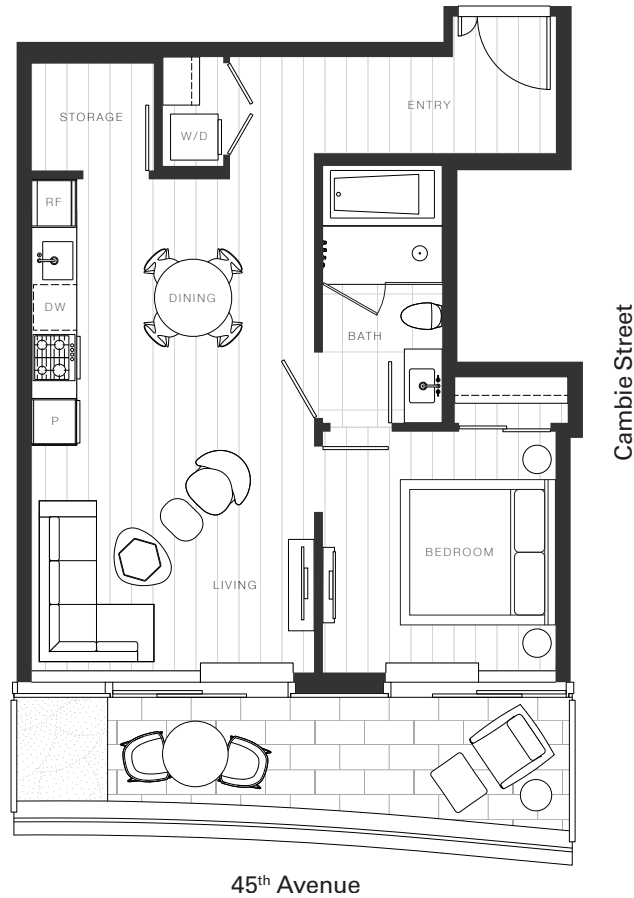

X Clémade

Home 2005

—
1 Bedroom

Total Living: 780 ft²

OAKRIDGE X CLÉMANDE

Dimensions, sizes, specifications, layouts and materials are approximate and provided for information purposes only and are not represented as being the actual final areas and dimensions. Prospective purchasers are advised that interior square footage is combined with balcony square footage and included in total advertised square footage of the homes. Exterior walls and glazing, balcony configurations, fascia, guard-rails, screens and façade panel locations are approximate and provided for information purposes only, and will vary in area, type, specifications, and extent depending on the home. The locations shown are not represented as being the final locations of these items. All of the foregoing (including without limitation the dimensions and layout) are subject to change in the developer's sole discretion, without compensation or notice. Please ask sales representative for details. E. & O.E.