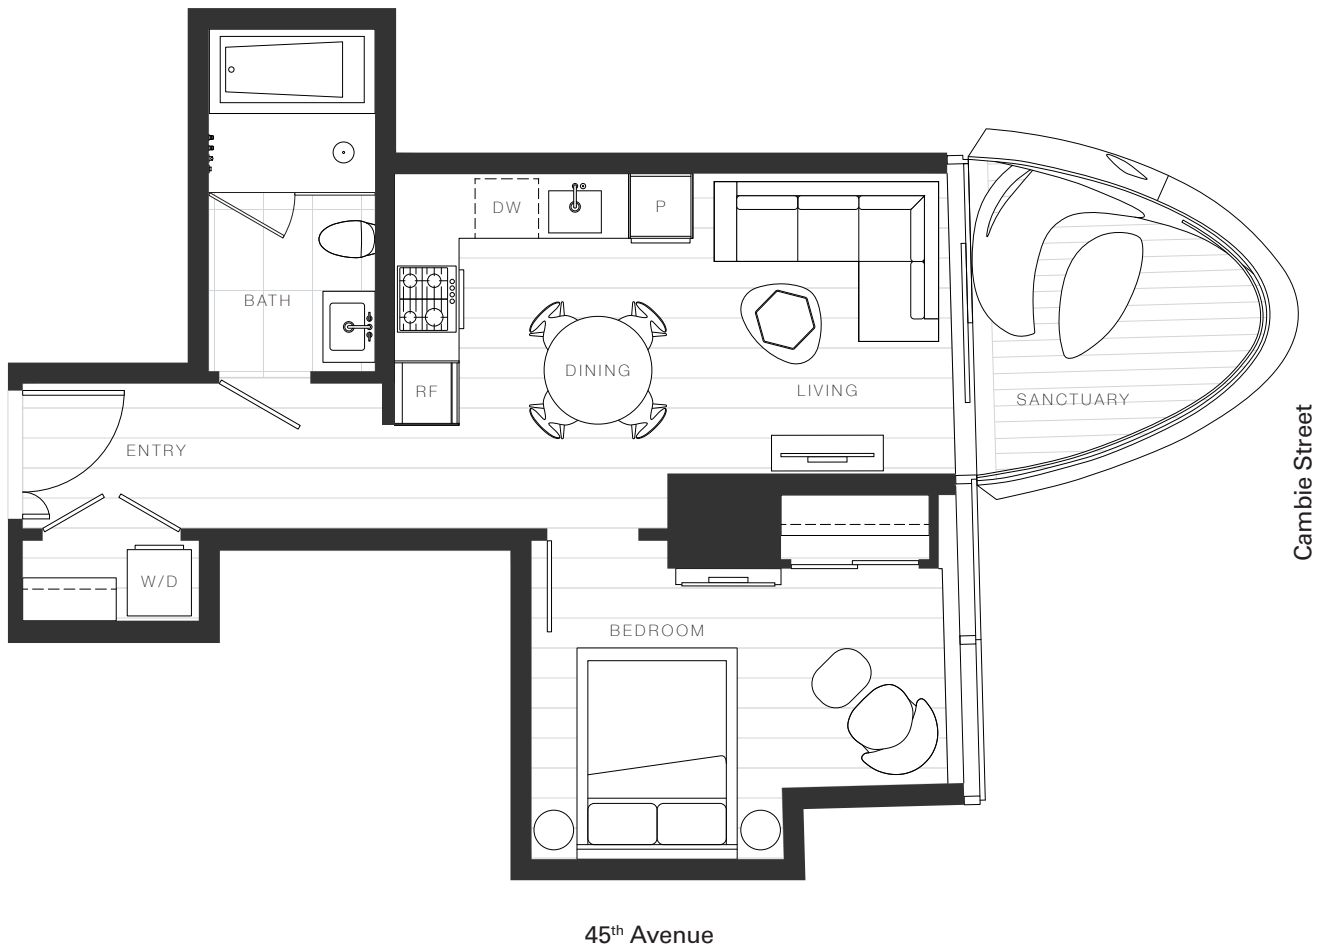

X Clémante

Home 2003

1 Bedroom

Total Living: 588 ft<sup>2</sup>

## OAKRIDGE X CLÉMANDE

Dimensions, sizes, specifications, layouts and materials are approximate and provided for information purposes only and are not represented as being the actual final areas and dimensions. Prospective purchasers are advised that interior square footage is combined with balcony square footage and included in total advertised square footage of the homes. Exterior walls and glazing, balcony configurations, fascia, guard-rails, screens and façade panel locations are approximate and provided for information purposes only, and will vary in area, type, specifications, and extent depending on the home. The locations shown are not represented as being the final locations of these items. All of the foregoing (including without limitation the dimensions and layout) are subject to change in the developer's sole discretion, without compensation or notice. Please ask sales representative for details. E. & O.E.