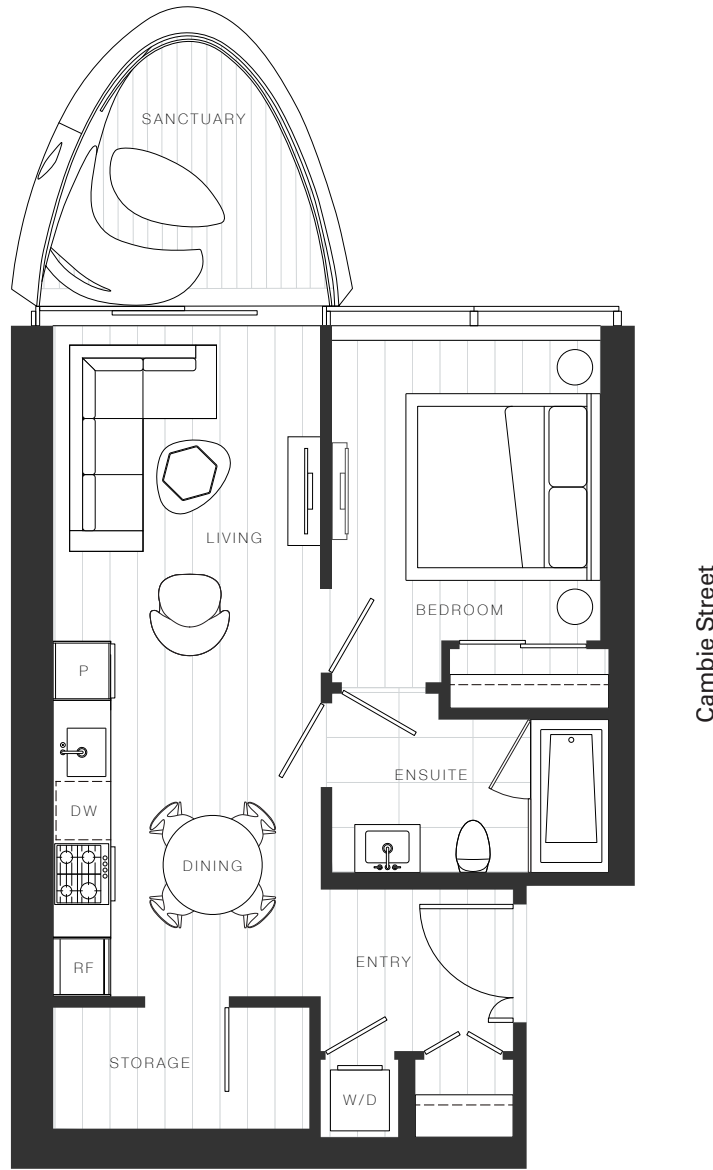

X Clémade

Home 2001

—  
1 Bedroom

Total Living: 617 ft<sup>2</sup>

45<sup>th</sup> Avenue

**OAKRIDGE X CLÉMANDE**

Dimensions, sizes, specifications, layouts and materials are approximate and provided for information purposes only and are not represented as being the actual final areas and dimensions. Prospective purchasers are advised that interior square footage is combined with balcony square footage and included in total advertised square footage of the homes. Exterior walls and glazing, balcony configurations, fascia, guard-rails, screens and façade panel locations are approximate and provided for information purposes only, and will vary in area, type, specifications, and extent depending on the home. The locations shown are not represented as being the final locations of these items. All of the foregoing (including without limitation the dimensions and layout) are subject to change in the developer's sole discretion, without compensation or notice. Please ask sales representative for details. E. & O.E.