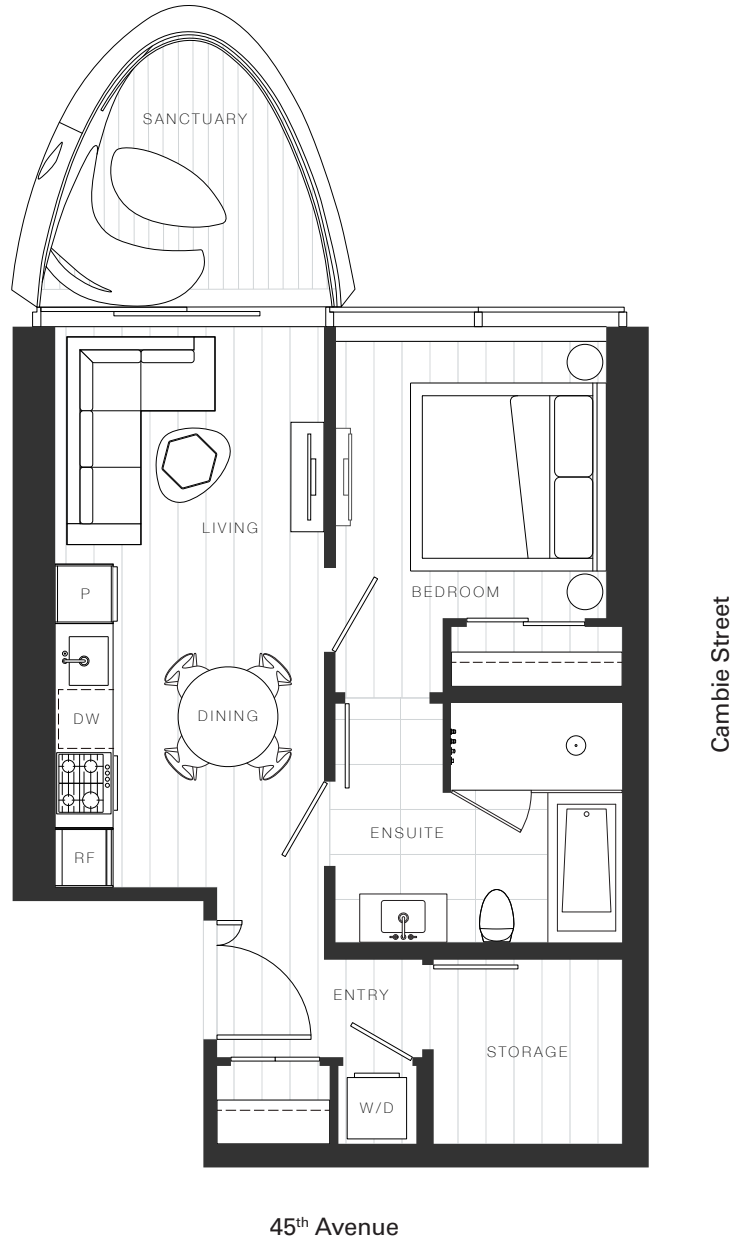

X Clémade

Home 1909

—
1 Bedroom

Total Living: 647 ft²

OAKRIDGE X CLÉMANDE

Dimensions, sizes, specifications, layouts and materials are approximate and provided for information purposes only and are not represented as being the actual final areas and dimensions. Prospective purchasers are advised that interior square footage is combined with balcony square footage and included in total advertised square footage of the homes. Exterior walls and glazing, balcony configurations, fascia, guard-rails, screens and façade panel locations are approximate and provided for information purposes only, and will vary in area, type, specifications, and extent depending on the home. The locations shown are not represented as being the final locations of these items. All of the foregoing (including without limitation the dimensions and layout) are subject to change in the developer's sole discretion, without compensation or notice. Please ask sales representative for details. E. & O.E.