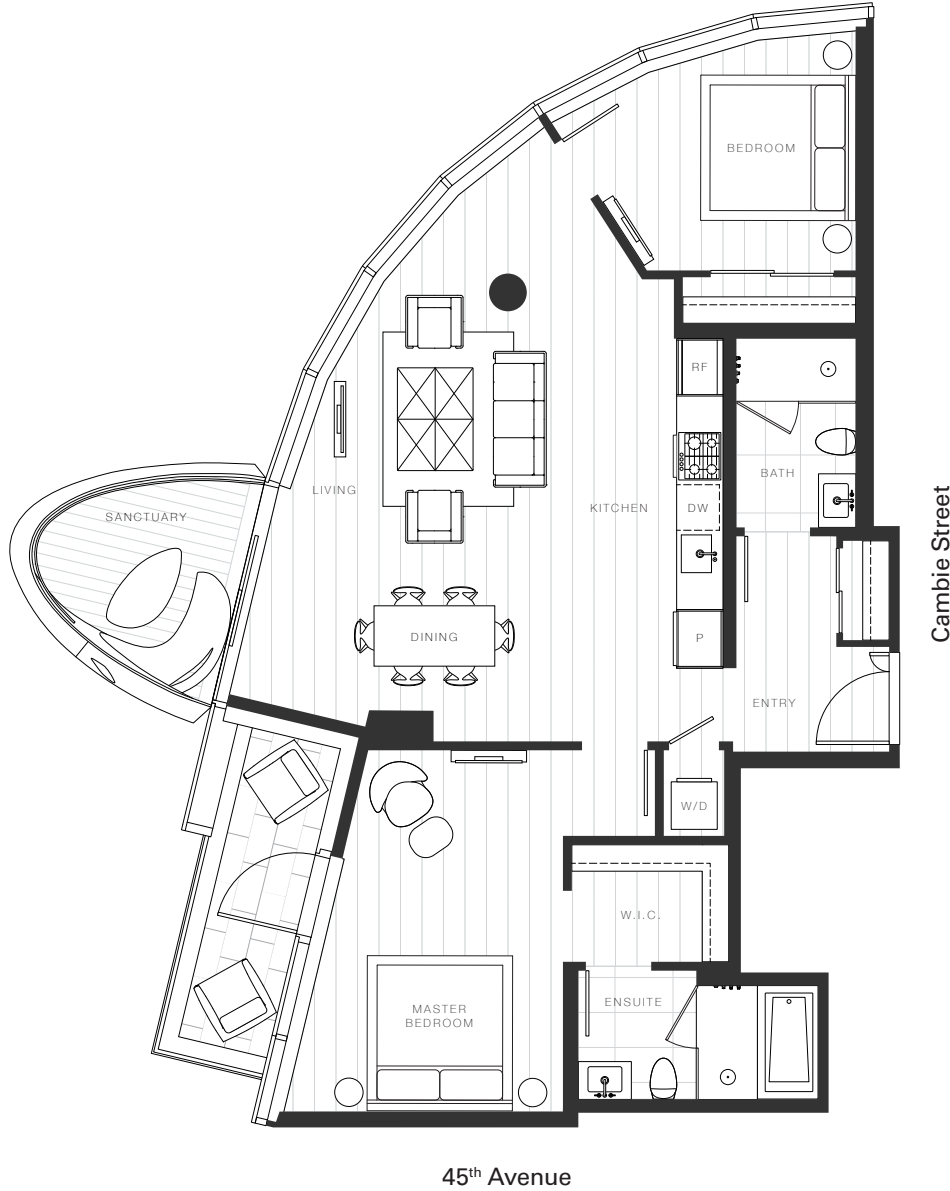

X Clémade

Home 1908

—
2 Bedroom

Total Living: 1,204 ft²

OAKRIDGE X CLÉMANDE

Dimensions, sizes, specifications, layouts and materials are approximate and provided for information purposes only and are not represented as being the actual final areas and dimensions. Prospective purchasers are advised that interior square footage is combined with balcony square footage and included in total advertised square footage of the homes. Exterior walls and glazing, balcony configurations, fascia, guard-rails, screens and façade panel locations are approximate and provided for information purposes only, and will vary in area, type, specifications, and extent depending on the home. The locations shown are not represented as being the final locations of these items. All of the foregoing (including without limitation the dimensions and layout) are subject to change in the developer's sole discretion, without compensation or notice. Please ask sales representative for details. E. & O.E.