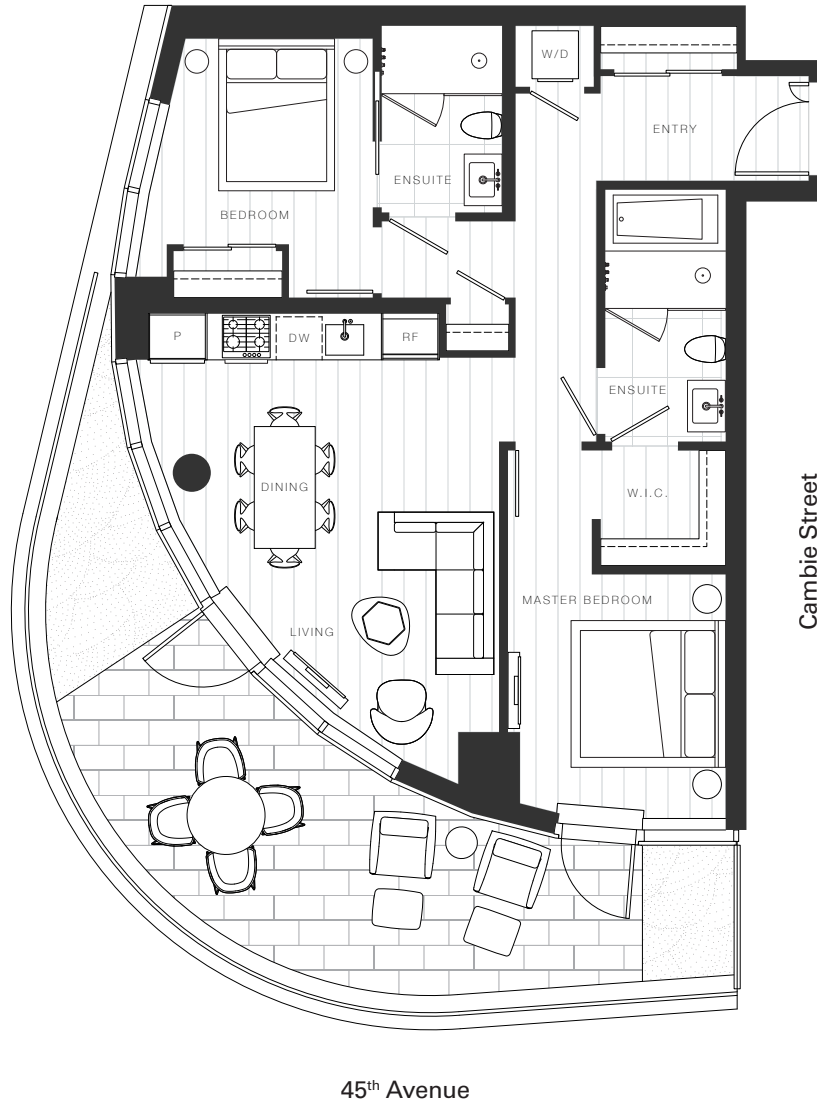

X Clémade

Home 1907

—
2 Bedroom

Total Living: 1,150 ft²

OAKRIDGE X CLÉMANDE

Dimensions, sizes, specifications, layouts and materials are approximate and provided for information purposes only and are not represented as being the actual final areas and dimensions. Prospective purchasers are advised that interior square footage is combined with balcony square footage and included in total advertised square footage of the homes. Exterior walls and glazing, balcony configurations, fascia, guard-rails, screens and façade panel locations are approximate and provided for information purposes only, and will vary in area, type, specifications, and extent depending on the home. The locations shown are not represented as being the final locations of these items. All of the foregoing (including without limitation the dimensions and layout) are subject to change in the developer's sole discretion, without compensation or notice. Please ask sales representative for details. E. & O.E.