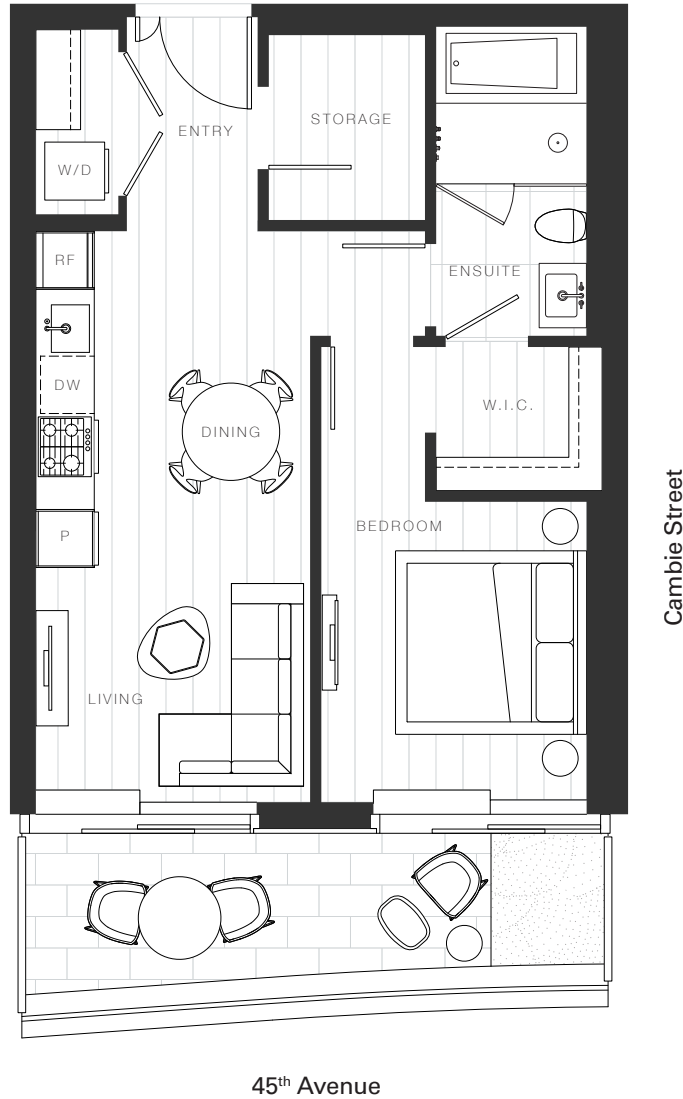

X Clémade

Home 1906

—
1 Bedroom

Total Living: 680 ft²

45th Avenue

OAKRIDGE X CLÉMANDE

Dimensions, sizes, specifications, layouts and materials are approximate and provided for information purposes only and are not represented as being the actual final areas and dimensions. Prospective purchasers are advised that interior square footage is combined with balcony square footage and included in total advertised square footage of the homes. Exterior walls and glazing, balcony configurations, fascia, guard-rails, screens and façade panel locations are approximate and provided for information purposes only, and will vary in area, type, specifications, and extent depending on the home. The locations shown are not represented as being the final locations of these items. All of the foregoing (including without limitation the dimensions and layout) are subject to change in the developer's sole discretion, without compensation or notice. Please ask sales representative for details. E. & O.E.