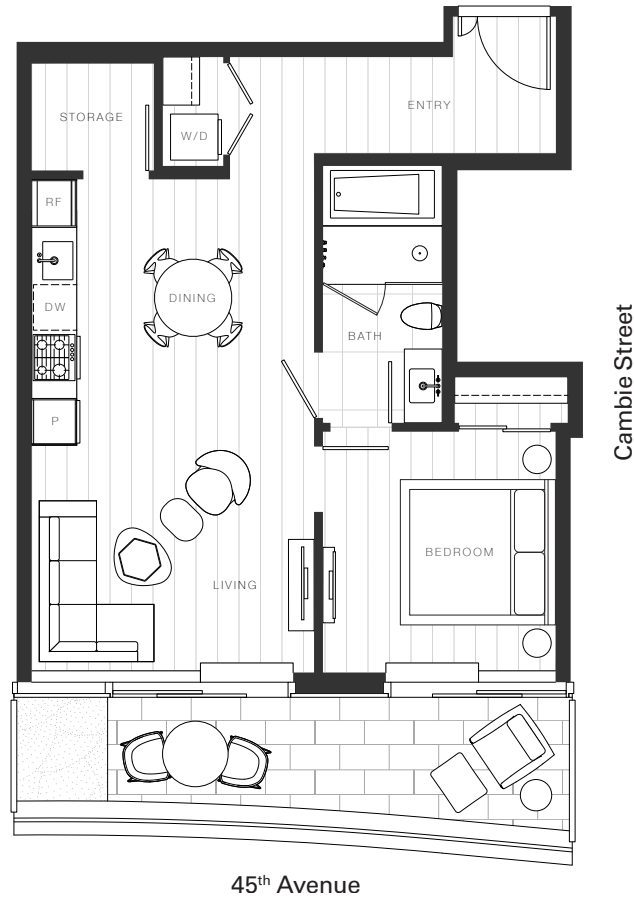

X Clémade

Home 1905

—
1 Bedroom

Total Living: 780 ft²

OAKRIDGE X CLÉMANDE

Dimensions, sizes, specifications, layouts and materials are approximate and provided for information purposes only and are not represented as being the actual final areas and dimensions. Prospective purchasers are advised that interior square footage is combined with balcony square footage and included in total advertised square footage of the homes. Exterior walls and glazing, balcony configurations, fascia, guard-rails, screens and façade panel locations are approximate and provided for information purposes only, and will vary in area, type, specifications, and extent depending on the home. The locations shown are not represented as being the final locations of these items. All of the foregoing (including without limitation the dimensions and layout) are subject to change in the developer's sole discretion, without compensation or notice. Please ask sales representative for details. E. & O.E.