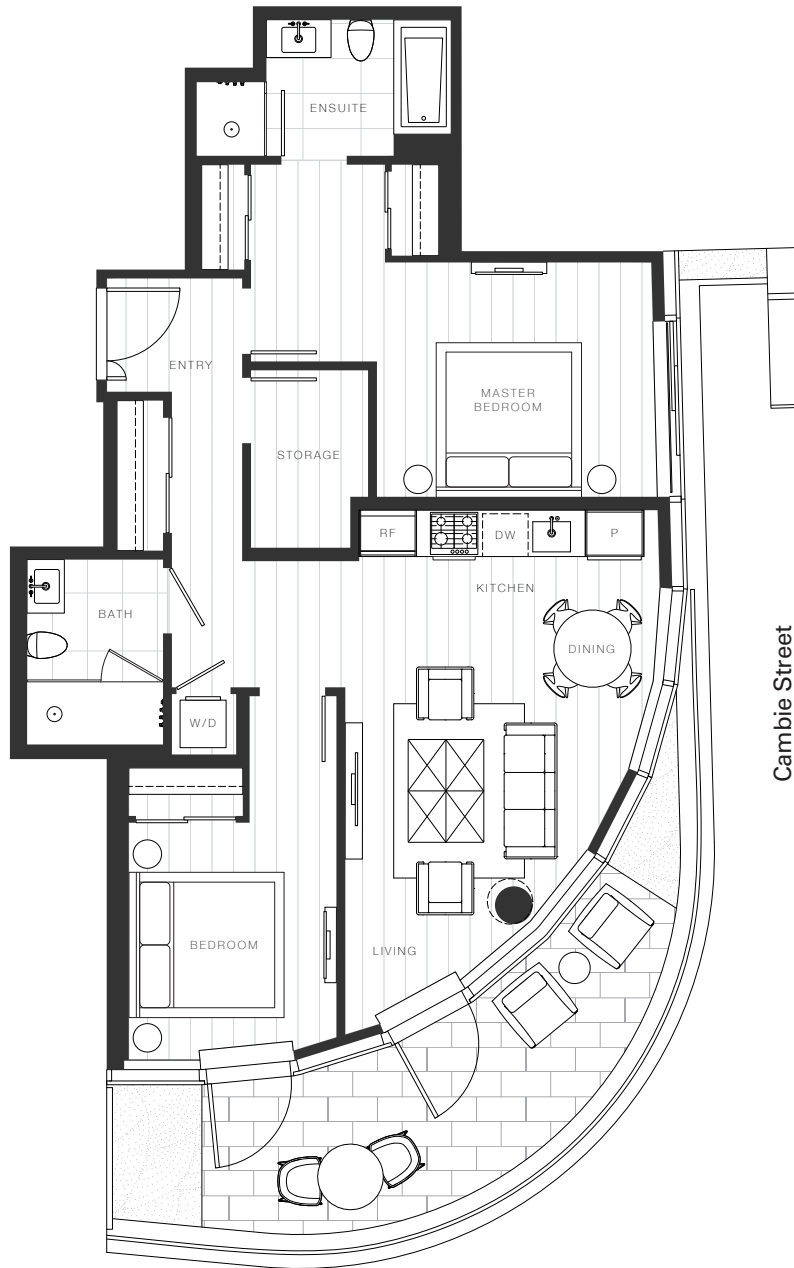

X Clémante

Home 1904

—  
2 Bedroom

Total Living: 1,171 ft<sup>2</sup>

45<sup>th</sup> Avenue

**OAKRIDGE X CLÉMANDE**

Dimensions, sizes, specifications, layouts and materials are approximate and provided for information purposes only and are not represented as being the actual final areas and dimensions. Prospective purchasers are advised that interior square footage is combined with balcony square footage and included in total advertised square footage of the homes. Exterior walls and glazing, balcony configurations, fascia, guard-rails, screens and façade panel locations are approximate and provided for information purposes only, and will vary in area, type, specifications, and extent depending on the home. The locations shown are not represented as being the final locations of these items. All of the foregoing (including without limitation the dimensions and layout) are subject to change in the developer's sole discretion, without compensation or notice. Please ask sales representative for details. E. & O.E.