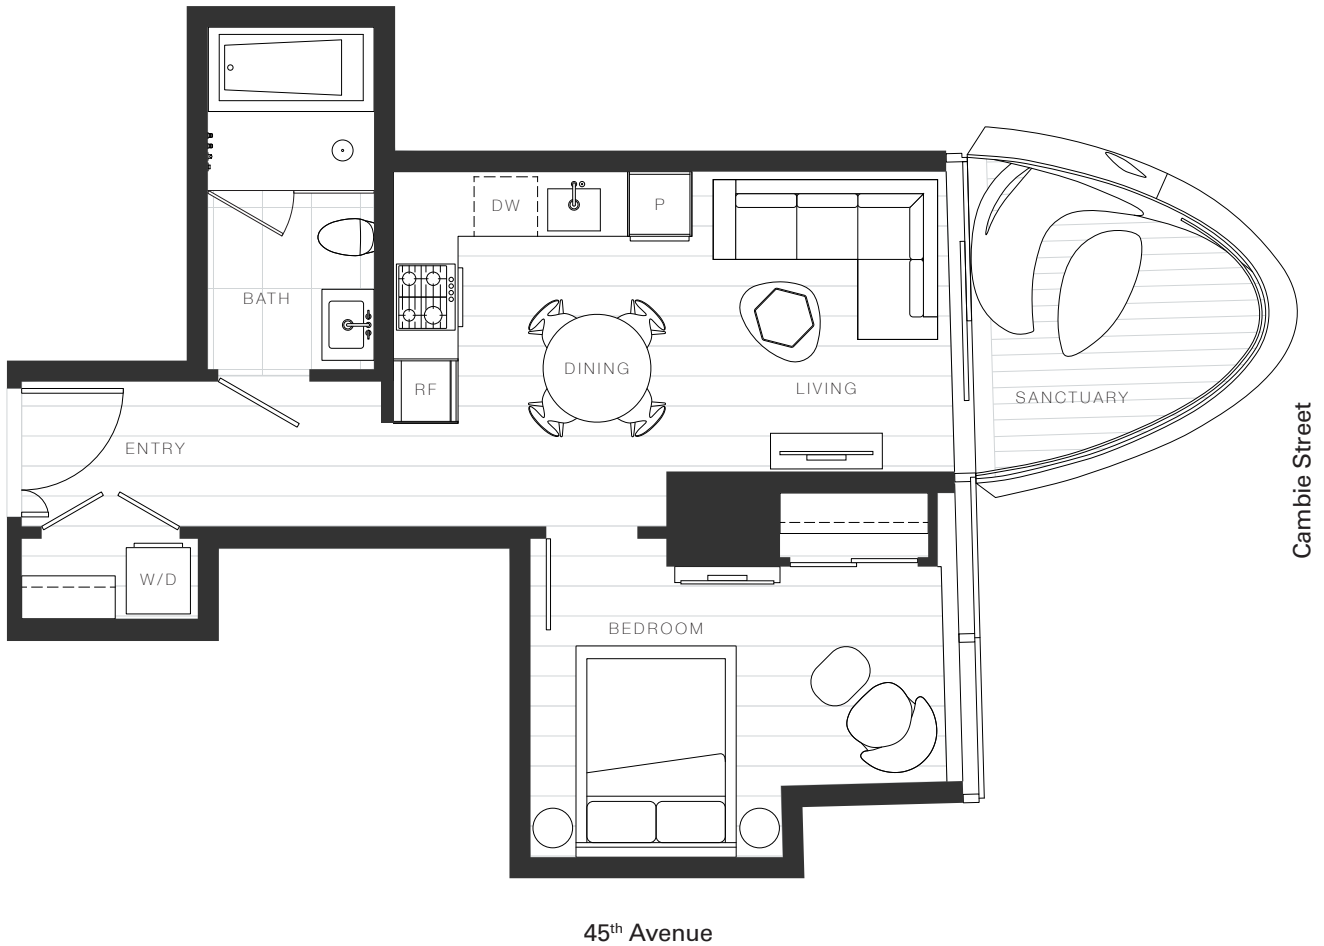

X Clémante

Home 1903

—
1 Bedroom

Total Living: 588 ft²

OAKRIDGE X CLÉMANDE

Dimensions, sizes, specifications, layouts and materials are approximate and provided for information purposes only and are not represented as being the actual final areas and dimensions. Prospective purchasers are advised that interior square footage is combined with balcony square footage and included in total advertised square footage of the homes. Exterior walls and glazing, balcony configurations, fascia, guard-rails, screens and façade panel locations are approximate and provided for information purposes only, and will vary in area, type, specifications, and extent depending on the home. The locations shown are not represented as being the final locations of these items. All of the foregoing (including without limitation the dimensions and layout) are subject to change in the developer's sole discretion, without compensation or notice. Please ask sales representative for details. E. & O.E.