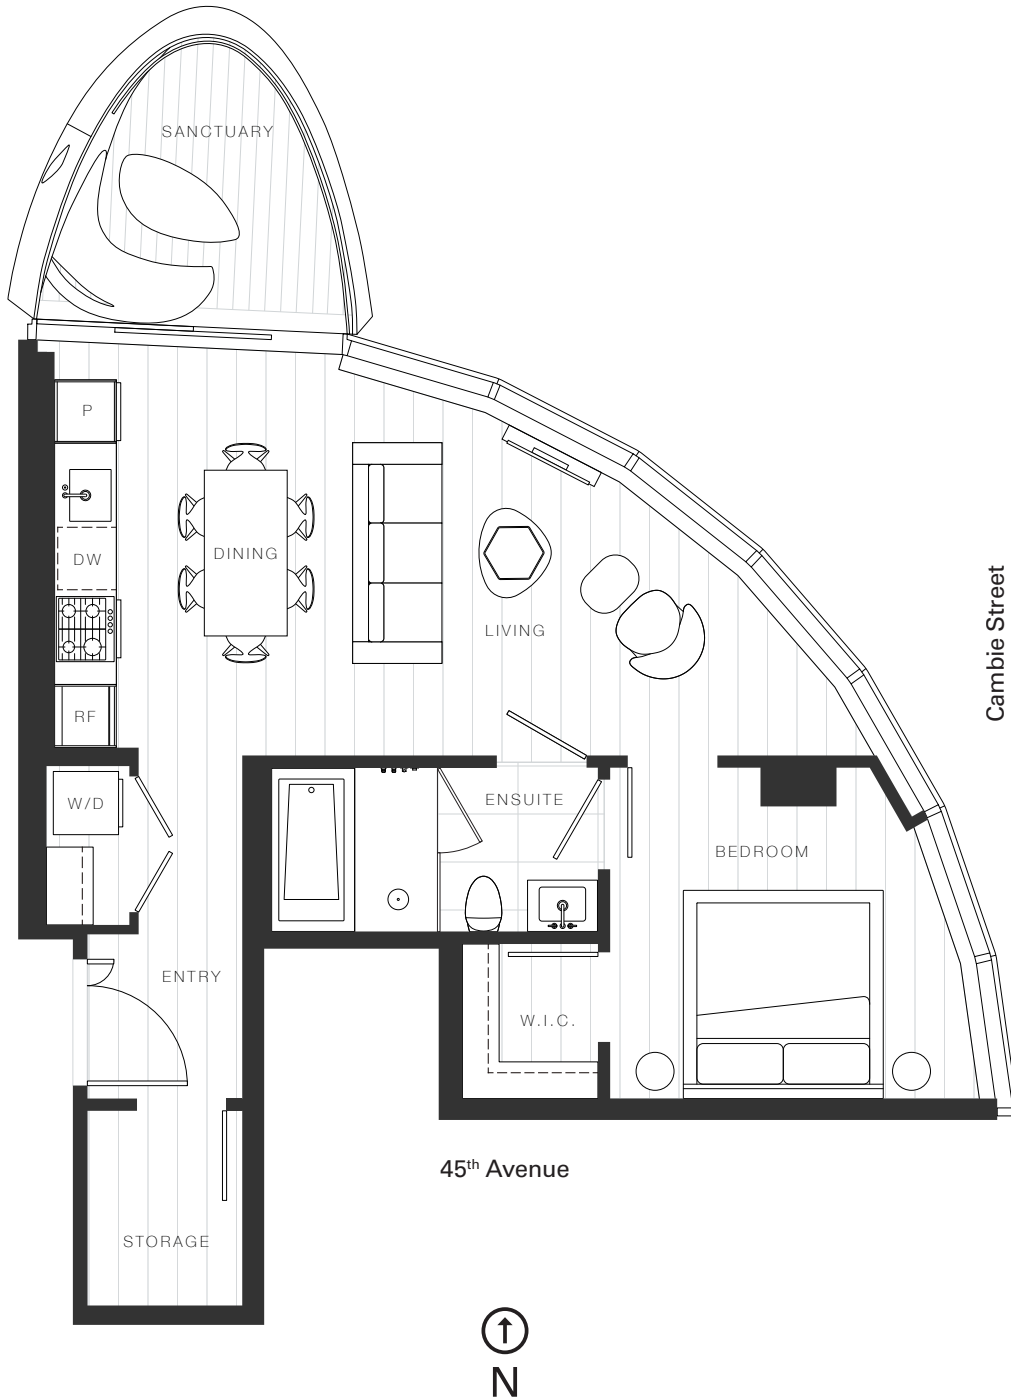

X Clémante

Home 1902

—
1 Bedroom

Total Living: 701 ft²

OAKRIDGE X CLÉMANDE

Dimensions, sizes, specifications, layouts and materials are approximate and provided for information purposes only and are not represented as being the actual final areas and dimensions. Prospective purchasers are advised that interior square footage is combined with balcony square footage and included in total advertised square footage of the homes. Exterior walls and glazing, balcony configurations, fascia, guard-rails, screens and façade panel locations are approximate and provided for information purposes only, and will vary in area, type, specifications, and extent depending on the home. The locations shown are not represented as being the final locations of these items. All of the foregoing (including without limitation the dimensions and layout) are subject to change in the developer's sole discretion, without compensation or notice. Please ask sales representative for details. E. & O.E.