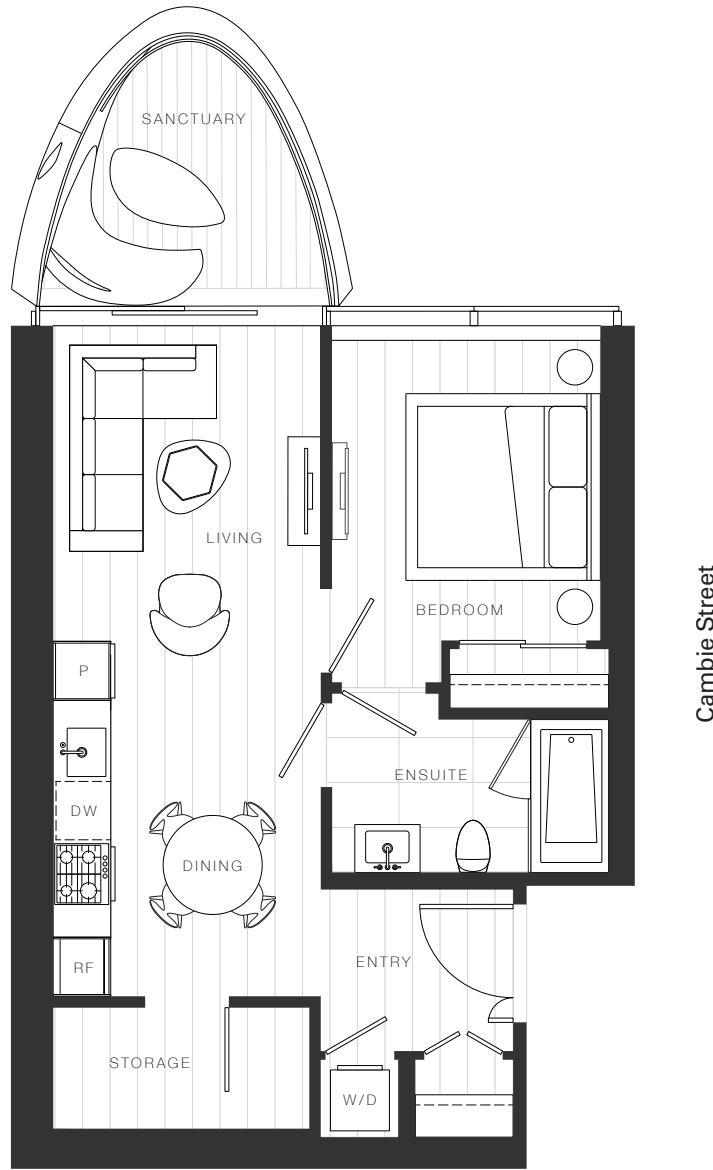

X Clémade

Home 1901

—
1 Bedroom

Total Living: 617 ft²

45th Avenue

OAKRIDGE X CLÉMANDE

Dimensions, sizes, specifications, layouts and materials are approximate and provided for information purposes only and are not represented as being the actual final areas and dimensions. Prospective purchasers are advised that interior square footage is combined with balcony square footage and included in total advertised square footage of the homes. Exterior walls and glazing, balcony configurations, fascia, guard-rails, screens and façade panel locations are approximate and provided for information purposes only, and will vary in area, type, specifications, and extent depending on the home. The locations shown are not represented as being the final locations of these items. All of the foregoing (including without limitation the dimensions and layout) are subject to change in the developer's sole discretion, without compensation or notice. Please ask sales representative for details. E. & O.E.