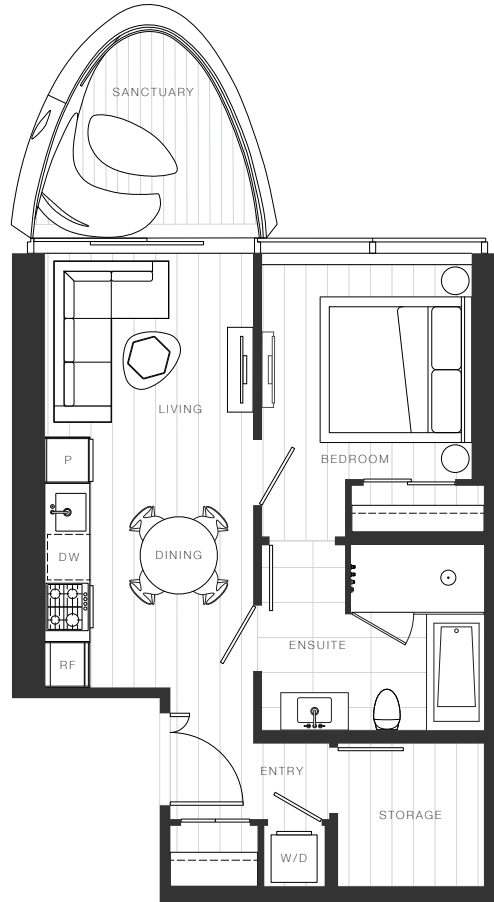

X Clémade

Home 1811

—  
1 Bedroom

Total Living: 604 ft<sup>2</sup>

45<sup>th</sup> Avenue

Cambie Street

**OAKRIDGE X CLÉMANDE**

Dimensions, sizes, specifications, layouts and materials are approximate and provided for information purposes only and are not represented as being the actual final areas and dimensions. Prospective purchasers are advised that interior square footage is combined with balcony square footage and included in total advertised square footage of the homes. Exterior walls and glazing, balcony configurations, fascia, guard-rails, screens and façade panel locations are approximate and provided for information purposes only, and will vary in area, type, specifications, and extent depending on the home. The locations shown are not represented as being the final locations of these items. All of the foregoing (including without limitation the dimensions and layout) are subject to change in the developer's sole discretion, without compensation or notice. Please ask sales representative for details. E. & O.E.