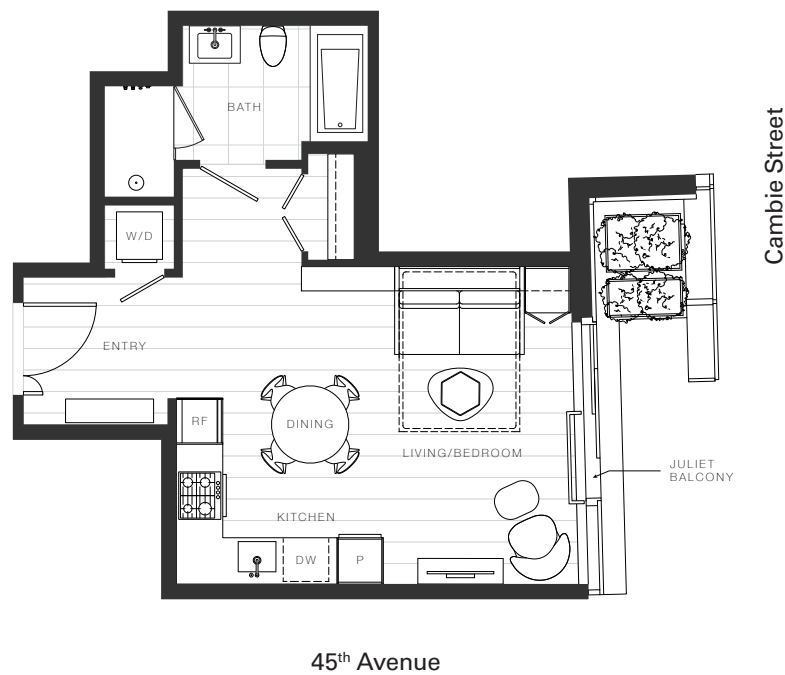

X Clémante

Home 1704

—  
Studio

Total Living: 455 ft<sup>2</sup>

## OAKRIDGE X CLÉMANDE

Dimensions, sizes, specifications, layouts and materials are approximate and provided for information purposes only and are not represented as being the actual final areas and dimensions. Prospective purchasers are advised that interior square footage is combined with balcony square footage and included in total advertised square footage of the homes. Exterior walls and glazing, balcony configurations, fascia, guard-rails, screens and façade panel locations are approximate and provided for information purposes only, and will vary in area, type, specifications, and extent depending on the home. The locations shown are not represented as being the final locations of these items. All of the foregoing (including without limitation the dimensions and layout) are subject to change in the developer's sole discretion, without compensation or notice. Please ask sales representative for details. E. & O.E.