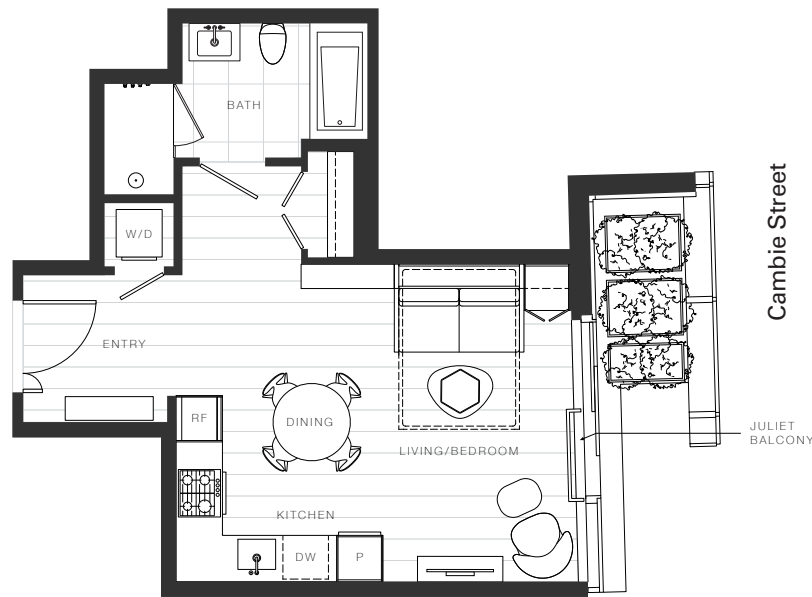

X Clémante

Home 1604

—
Studio

Total Living: 455 ft²

45th Avenue

OAKRIDGE X CLÉMANDE

Dimensions, sizes, specifications, layouts and materials are approximate and provided for information purposes only and are not represented as being the actual final areas and dimensions. Prospective purchasers are advised that interior square footage is combined with balcony square footage and included in total advertised square footage of the homes. Exterior walls and glazing, balcony configurations, fascia, guard-rails, screens and façade panel locations are approximate and provided for information purposes only, and will vary in area, type, specifications, and extent depending on the home. The locations shown are not represented as being the final locations of these items. All of the foregoing (including without limitation the dimensions and layout) are subject to change in the developer's sole discretion, without compensation or notice. Please ask sales representative for details. E. & O.E.