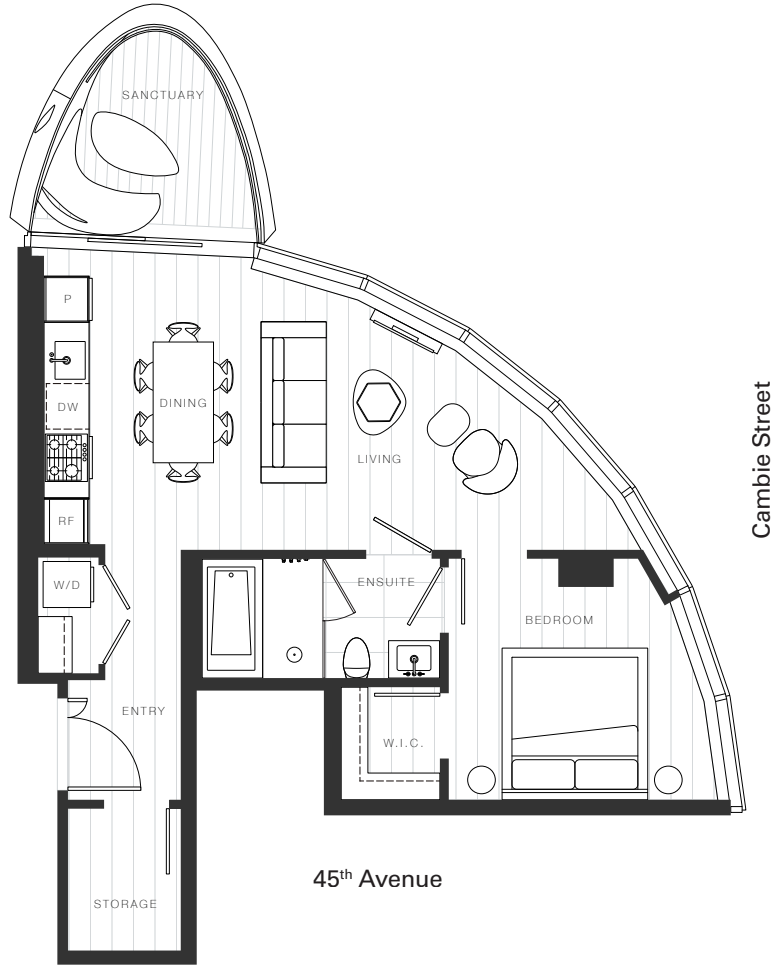

X Clémade

Home 1602

—  
1 Bedroom

Total Living: 701 ft<sup>2</sup>

**OAKRIDGE X CLÉMANDE**

Dimensions, sizes, specifications, layouts and materials are approximate and provided for information purposes only and are not represented as being the actual final areas and dimensions. Prospective purchasers are advised that interior square footage is combined with balcony square footage and included in total advertised square footage of the homes. Exterior walls and glazing, balcony configurations, fascia, guard-rails, screens and façade panel locations are approximate and provided for information purposes only, and will vary in area, type, specifications, and extent depending on the home. The locations shown are not represented as being the final locations of these items. All of the foregoing (including without limitation the dimensions and layout) are subject to change in the developer's sole discretion, without compensation or notice. Please ask sales representative for details. E. & O.E.