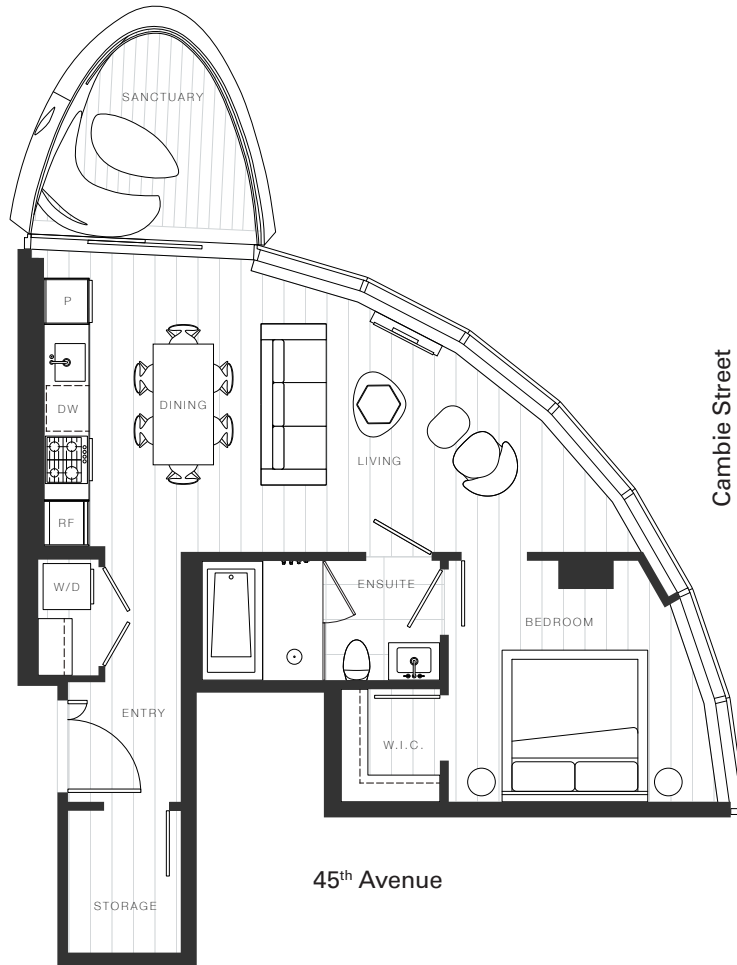

X Clémade

Home 1502

—
1 Bedroom

Total Living: 701 ft²

OAKRIDGE X CLÉMANDE

Dimensions, sizes, specifications, layouts and materials are approximate and provided for information purposes only and are not represented as being the actual final areas and dimensions. Prospective purchasers are advised that interior square footage is combined with balcony square footage and included in total advertised square footage of the homes. Exterior walls and glazing, balcony configurations, fascia, guard-rails, screens and façade panel locations are approximate and provided for information purposes only, and will vary in area, type, specifications, and extent depending on the home. The locations shown are not represented as being the final locations of these items. All of the foregoing (including without limitation the dimensions and layout) are subject to change in the developer's sole discretion, without compensation or notice. Please ask sales representative for details. E. & O.E.