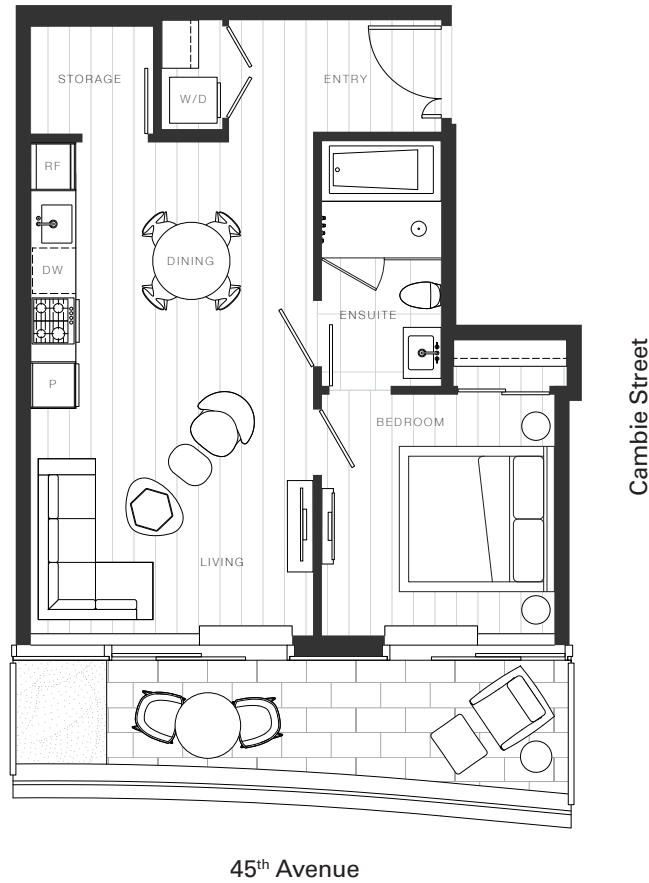

X Clémade

Home 1206

—
1 Bedroom

Total Living: 747 ft²

OAKRIDGE X CLÉMANDE

Dimensions, sizes, specifications, layouts and materials are approximate and provided for information purposes only and are not represented as being the actual final areas and dimensions. Prospective purchasers are advised that interior square footage is combined with balcony square footage and included in total advertised square footage of the homes. Exterior walls and glazing, balcony configurations, fascia, guard-rails, screens and façade panel locations are approximate and provided for information purposes only, and will vary in area, type, specifications, and extent depending on the home. The locations shown are not represented as being the final locations of these items. All of the foregoing (including without limitation the dimensions and layout) are subject to change in the developer's sole discretion, without compensation or notice. Please ask sales representative for details. E. & O.E.