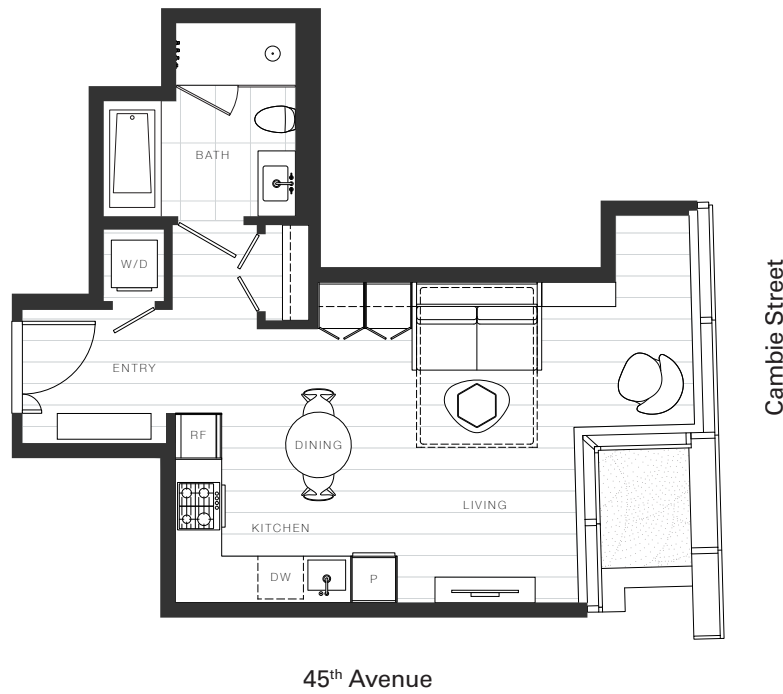

X Clémante

Home 1043

—
Studio

Total Living: 489 ft²

OAKRIDGE X CLÉMANDE

Dimensions, sizes, specifications, layouts and materials are approximate and provided for information purposes only and are not represented as being the actual final areas and dimensions. Prospective purchasers are advised that interior square footage is combined with balcony square footage and included in total advertised square footage of the homes. Exterior walls and glazing, balcony configurations, fascia, guard-rails, screens and façade panel locations are approximate and provided for information purposes only, and will vary in area, type, specifications, and extent depending on the home. The locations shown are not represented as being the final locations of these items. All of the foregoing (including without limitation the dimensions and layout) are subject to change in the developer's sole discretion, without compensation or notice. Please ask sales representative for details. E. & O.E.