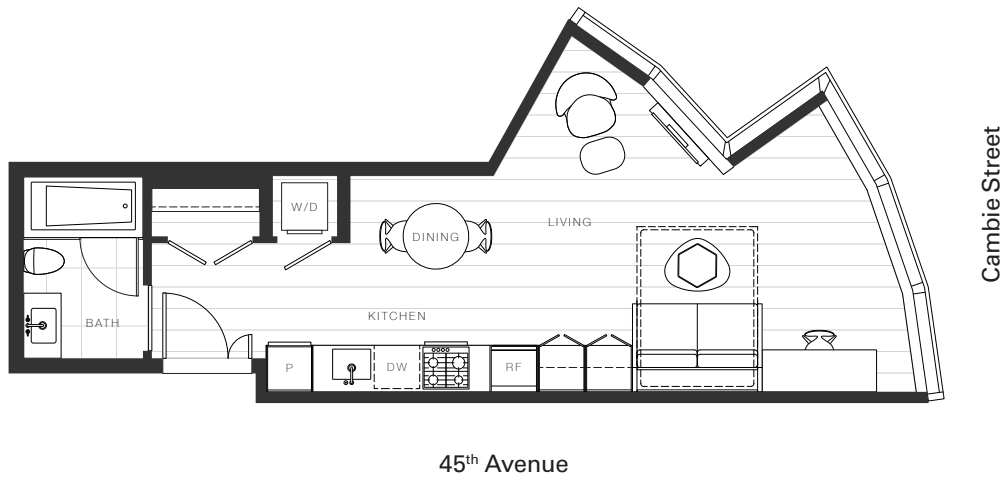

X Clémante

Home 1041

—
Studio

Total Living: 462 ft²

OAKRIDGE X CLÉMANDE

Dimensions, sizes, specifications, layouts and materials are approximate and provided for information purposes only and are not represented as being the actual final areas and dimensions. Prospective purchasers are advised that interior square footage is combined with balcony square footage and included in total advertised square footage of the homes. Exterior walls and glazing, balcony configurations, fascia, guard-rails, screens and façade panel locations are approximate and provided for information purposes only, and will vary in area, type, specifications, and extent depending on the home. The locations shown are not represented as being the final locations of these items. All of the foregoing (including without limitation the dimensions and layout) are subject to change in the developer's sole discretion, without compensation or notice. Please ask sales representative for details. E. & O.E.