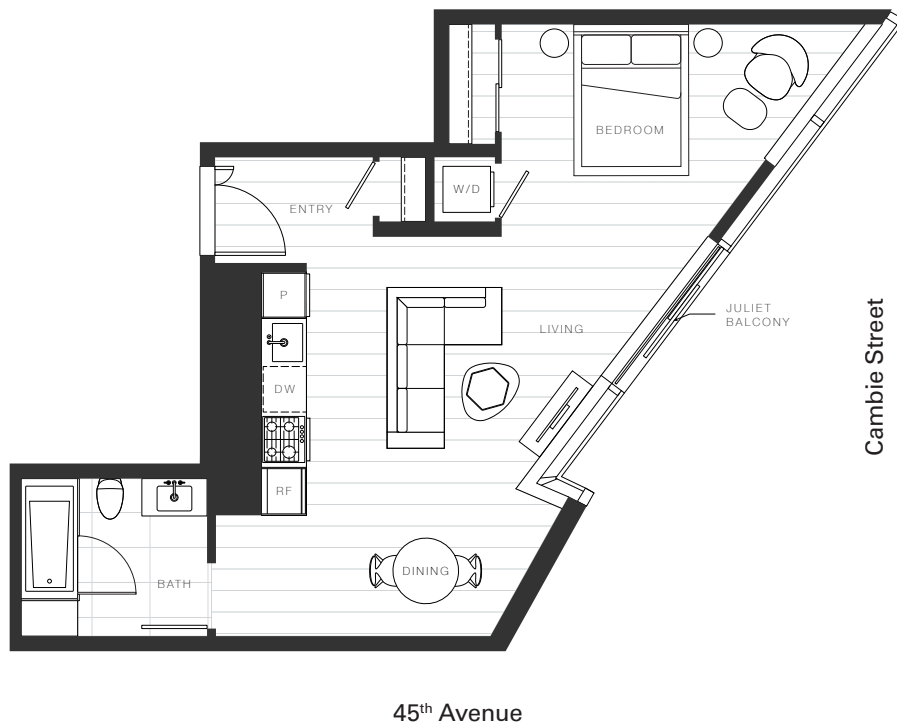

X Clémante

Home 1040

—
Studio

Total Living: 575 ft²

OAKRIDGE X CLÉMANDE

Dimensions, sizes, specifications, layouts and materials are approximate and provided for information purposes only and are not represented as being the actual final areas and dimensions. Prospective purchasers are advised that interior square footage is combined with balcony square footage and included in total advertised square footage of the homes. Exterior walls and glazing, balcony configurations, fascia, guard-rails, screens and façade panel locations are approximate and provided for information purposes only, and will vary in area, type, specifications, and extent depending on the home. The locations shown are not represented as being the final locations of these items. All of the foregoing (including without limitation the dimensions and layout) are subject to change in the developer's sole discretion, without compensation or notice. Please ask sales representative for details. E. & O.E.