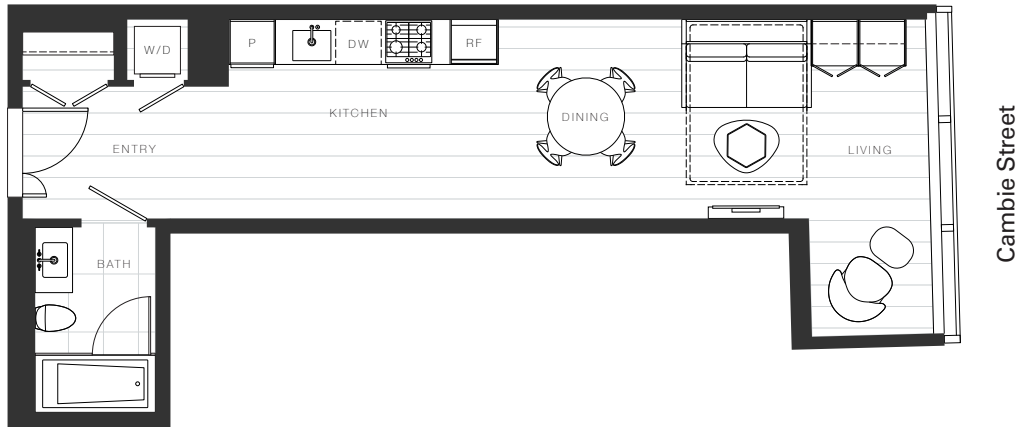

X Clémante

Home 1027

—
Studio

Total Living: 494 ft²

45th Avenue

OAKRIDGE X CLÉMANDE

Dimensions, sizes, specifications, layouts and materials are approximate and provided for information purposes only and are not represented as being the actual final areas and dimensions. Prospective purchasers are advised that interior square footage is combined with balcony square footage and included in total advertised square footage of the homes. Exterior walls and glazing, balcony configurations, fascia, guard-rails, screens and façade panel locations are approximate and provided for information purposes only, and will vary in area, type, specifications, and extent depending on the home. The locations shown are not represented as being the final locations of these items. All of the foregoing (including without limitation the dimensions and layout) are subject to change in the developer's sole discretion, without compensation or notice. Please ask sales representative for details. E. & O.E.