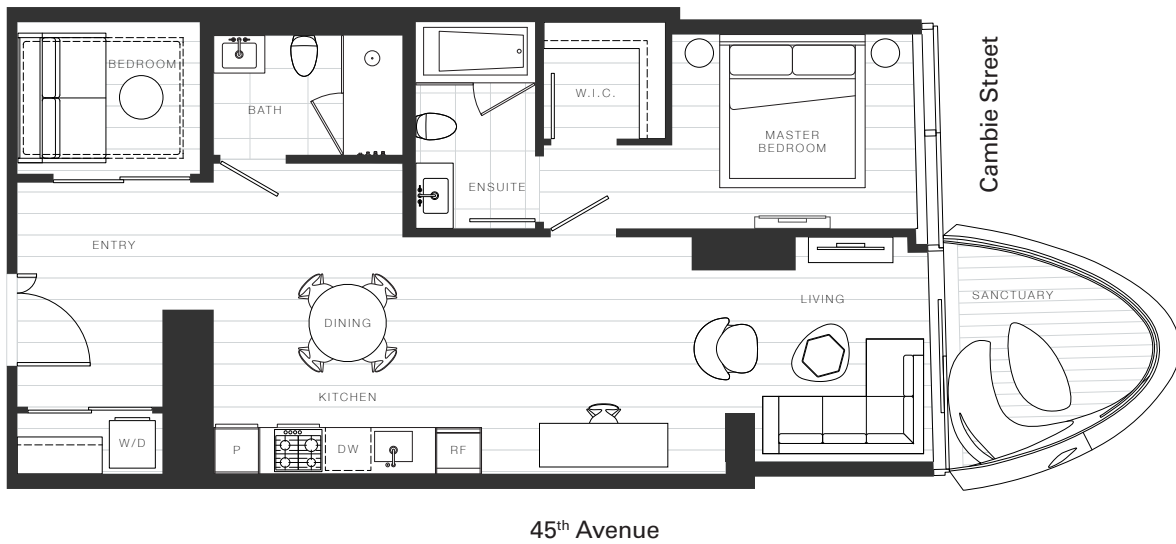

X Clémante

Home 1026

—  
2 Bedroom

Total Living: 895 ft<sup>2</sup>

## OAKRIDGE X CLÉMANDE

Dimensions, sizes, specifications, layouts and materials are approximate and provided for information purposes only and are not represented as being the actual final areas and dimensions. Prospective purchasers are advised that interior square footage is combined with balcony square footage and included in total advertised square footage of the homes. Exterior walls and glazing, balcony configurations, fascia, guard-rails, screens and façade panel locations are approximate and provided for information purposes only, and will vary in area, type, specifications, and extent depending on the home. The locations shown are not represented as being the final locations of these items. All of the foregoing (including without limitation the dimensions and layout) are subject to change in the developer's sole discretion, without compensation or notice. Please ask sales representative for details. E. & O.E.