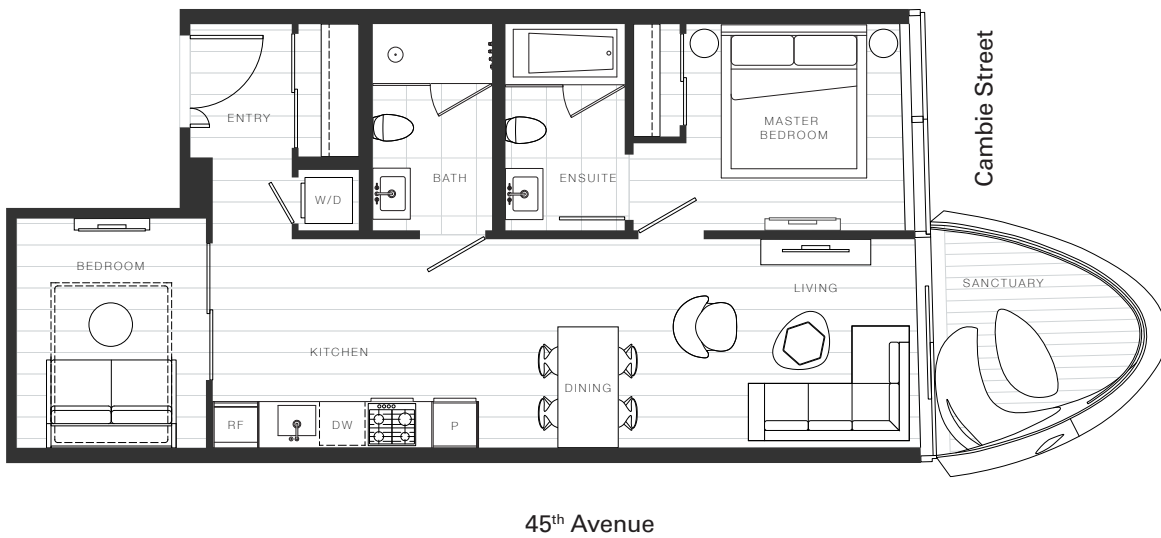

X Clémade

Home 1025

—
2 Bedroom

Total Living: 785 ft²

45th Avenue

OAKRIDGE X CLÉMANDE

Dimensions, sizes, specifications, layouts and materials are approximate and provided for information purposes only and are not represented as being the actual final areas and dimensions. Prospective purchasers are advised that interior square footage is combined with balcony square footage and included in total advertised square footage of the homes. Exterior walls and glazing, balcony configurations, fascia, guard-rails, screens and façade panel locations are approximate and provided for information purposes only, and will vary in area, type, specifications, and extent depending on the home. The locations shown are not represented as being the final locations of these items. All of the foregoing (including without limitation the dimensions and layout) are subject to change in the developer's sole discretion, without compensation or notice. Please ask sales representative for details. E. & O.E.