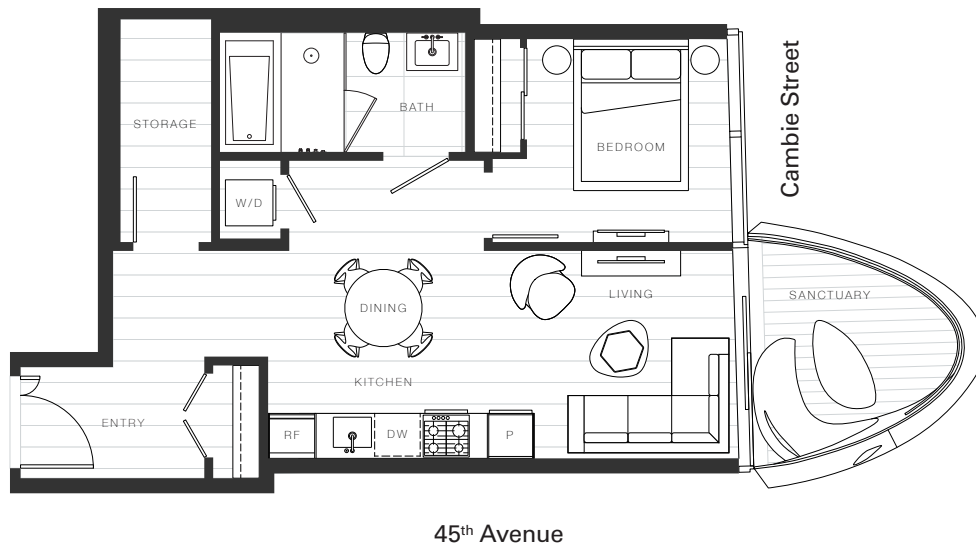

X Clémade

Home 1024

—
1 Bedroom

Total Living: 671 ft²

45th Avenue

OAKRIDGE X CLÉMANDE

Dimensions, sizes, specifications, layouts and materials are approximate and provided for information purposes only and are not represented as being the actual final areas and dimensions. Prospective purchasers are advised that interior square footage is combined with balcony square footage and included in total advertised square footage of the homes. Exterior walls and glazing, balcony configurations, fascia, guard-rails, screens and façade panel locations are approximate and provided for information purposes only, and will vary in area, type, specifications, and extent depending on the home. The locations shown are not represented as being the final locations of these items. All of the foregoing (including without limitation the dimensions and layout) are subject to change in the developer's sole discretion, without compensation or notice. Please ask sales representative for details. E. & O.E.