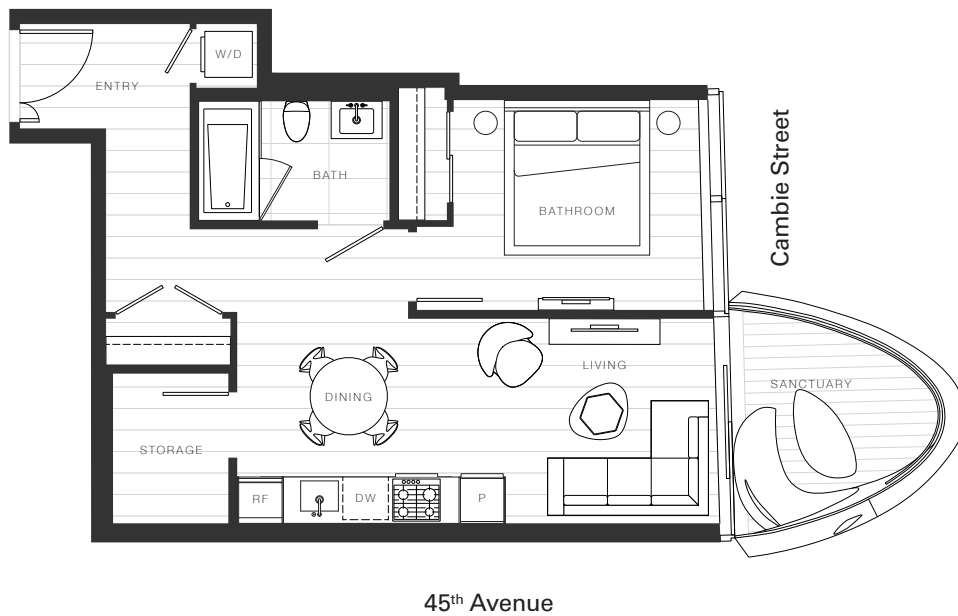

X Clémade

Home 1023

—
1 Bedroom

Total Living: 665 ft²

45th Avenue

OAKRIDGE X CLÉMANDE

Dimensions, sizes, specifications, layouts and materials are approximate and provided for information purposes only and are not represented as being the actual final areas and dimensions. Prospective purchasers are advised that interior square footage is combined with balcony square footage and included in total advertised square footage of the homes. Exterior walls and glazing, balcony configurations, fascia, guard-rails, screens and façade panel locations are approximate and provided for information purposes only, and will vary in area, type, specifications, and extent depending on the home. The locations shown are not represented as being the final locations of these items. All of the foregoing (including without limitation the dimensions and layout) are subject to change in the developer's sole discretion, without compensation or notice. Please ask sales representative for details. E. & O.E.