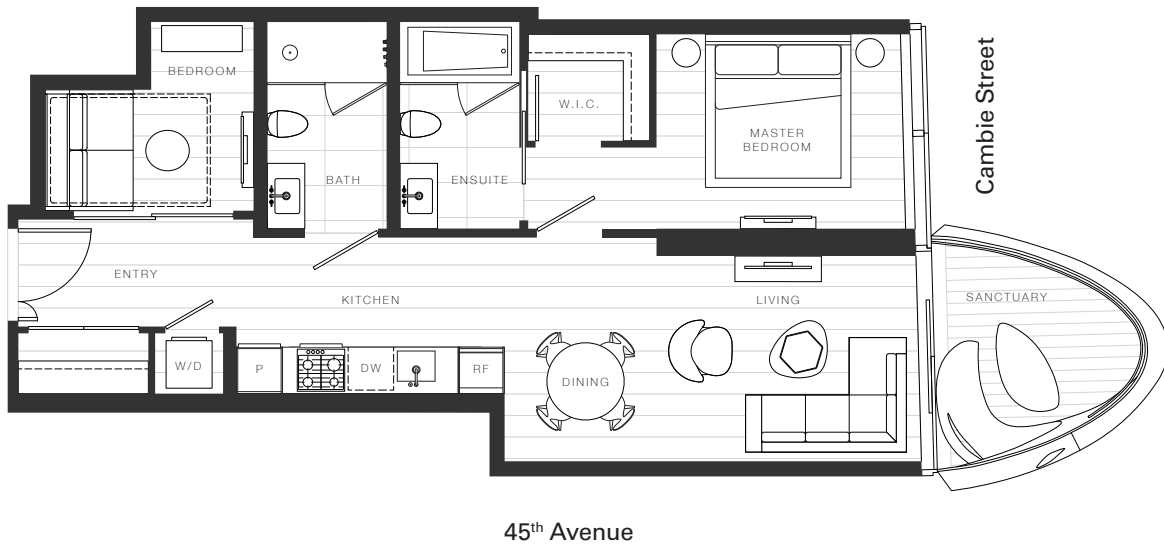

X Clémante

Home 1022

—
2 Bedroom

Total Living: 799 ft²

45th Avenue

OAKRIDGE X CLÉMANDE

Dimensions, sizes, specifications, layouts and materials are approximate and provided for information purposes only and are not represented as being the actual final areas and dimensions. Prospective purchasers are advised that interior square footage is combined with balcony square footage and included in total advertised square footage of the homes. Exterior walls and glazing, balcony configurations, fascia, guard-rails, screens and façade panel locations are approximate and provided for information purposes only, and will vary in area, type, specifications, and extent depending on the home. The locations shown are not represented as being the final locations of these items. All of the foregoing (including without limitation the dimensions and layout) are subject to change in the developer's sole discretion, without compensation or notice. Please ask sales representative for details. E. & O.E.