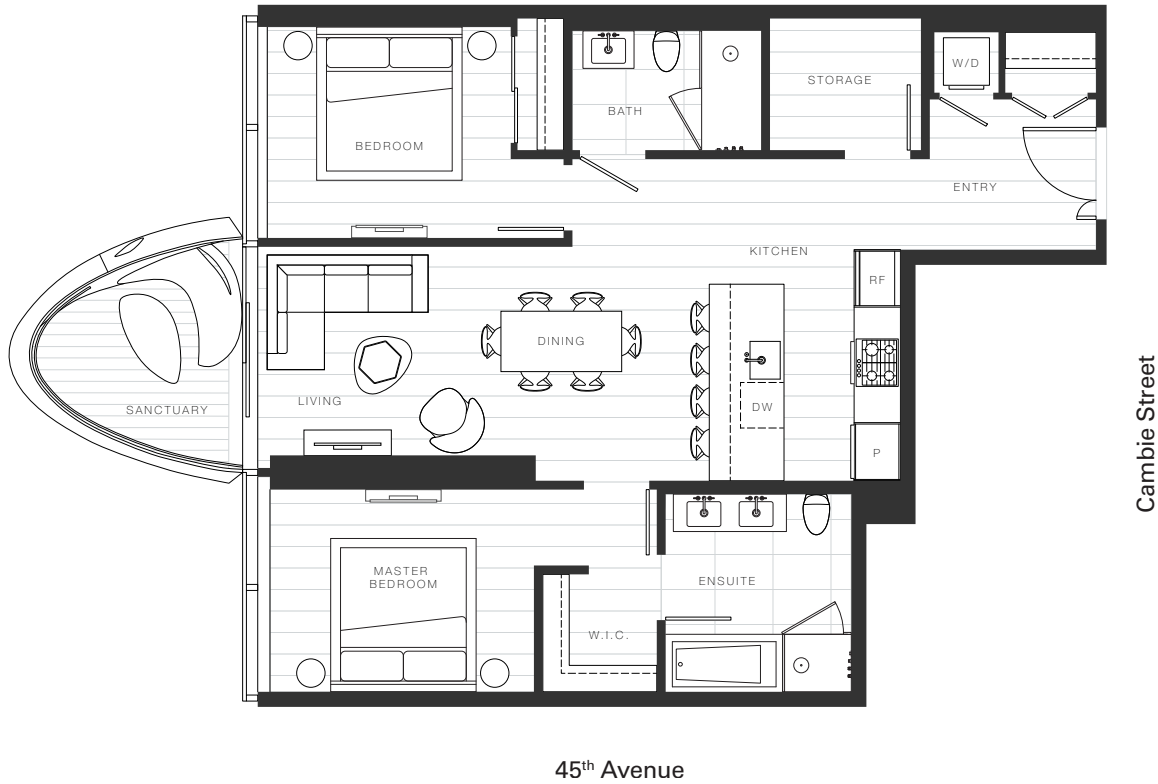

X Clémante

Home 1016

—
2 Bedroom

Total Living: 1,028 ft²

OAKRIDGE X CLÉMANDE

Dimensions, sizes, specifications, layouts and materials are approximate and provided for information purposes only and are not represented as being the actual final areas and dimensions. Prospective purchasers are advised that interior square footage is combined with balcony square footage and included in total advertised square footage of the homes. Exterior walls and glazing, balcony configurations, fascia, guard-rails, screens and façade panel locations are approximate and provided for information purposes only, and will vary in area, type, specifications, and extent depending on the home. The locations shown are not represented as being the final locations of these items. All of the foregoing (including without limitation the dimensions and layout) are subject to change in the developer's sole discretion, without compensation or notice. Please ask sales representative for details. E. & O.E.