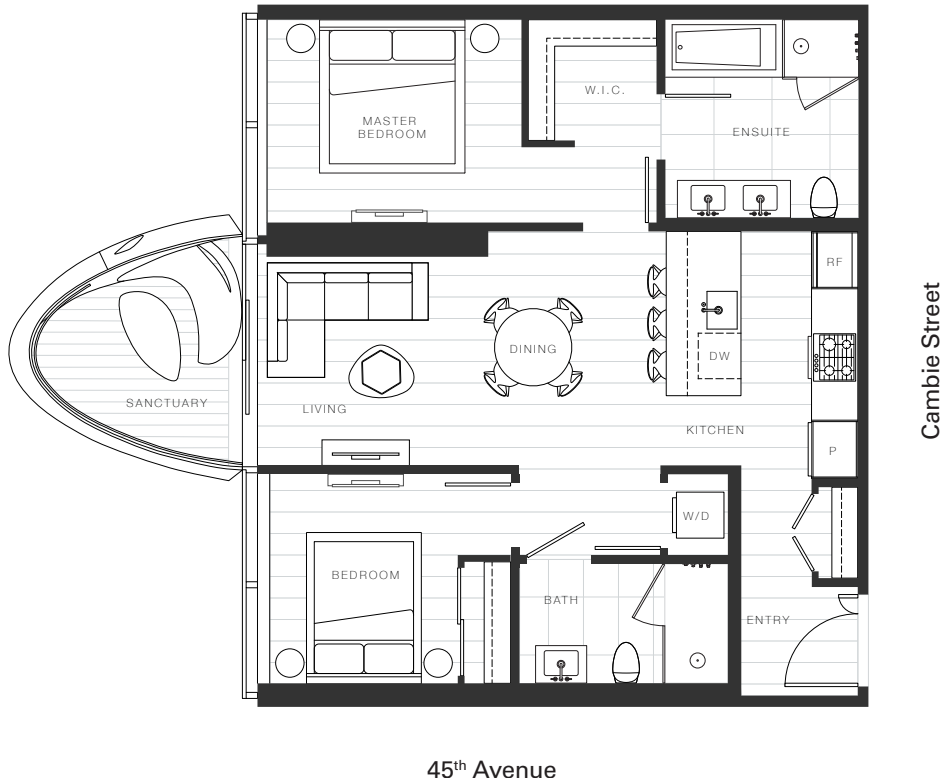

X Clémante

Home 1015

—
2 Bedroom

Total Living: 920 ft²

OAKRIDGE X CLÉMANDE

Dimensions, sizes, specifications, layouts and materials are approximate and provided for information purposes only and are not represented as being the actual final areas and dimensions. Prospective purchasers are advised that interior square footage is combined with balcony square footage and included in total advertised square footage of the homes. Exterior walls and glazing, balcony configurations, fascia, guard-rails, screens and façade panel locations are approximate and provided for information purposes only, and will vary in area, type, specifications, and extent depending on the home. The locations shown are not represented as being the final locations of these items. All of the foregoing (including without limitation the dimensions and layout) are subject to change in the developer's sole discretion, without compensation or notice. Please ask sales representative for details. E. & O.E.