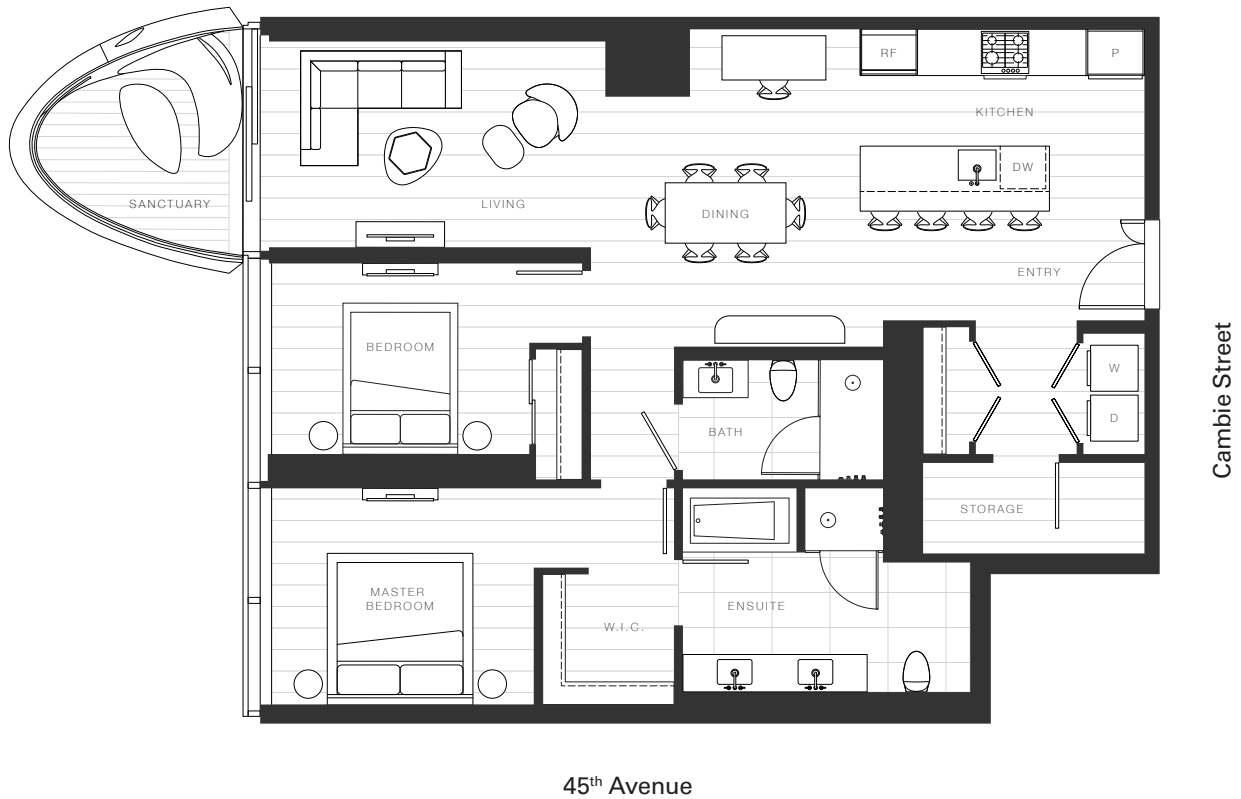

X Clémade

Home 1013

—
2 Bedroom

Total Living: 1,213 ft²

OAKRIDGE X CLÉMANDE

Dimensions, sizes, specifications, layouts and materials are approximate and provided for information purposes only and are not represented as being the actual final areas and dimensions. Prospective purchasers are advised that interior square footage is combined with balcony square footage and included in total advertised square footage of the homes. Exterior walls and glazing, balcony configurations, fascia, guard-rails, screens and façade panel locations are approximate and provided for information purposes only, and will vary in area, type, specifications, and extent depending on the home. The locations shown are not represented as being the final locations of these items. All of the foregoing (including without limitation the dimensions and layout) are subject to change in the developer's sole discretion, without compensation or notice. Please ask sales representative for details. E. & O.E.