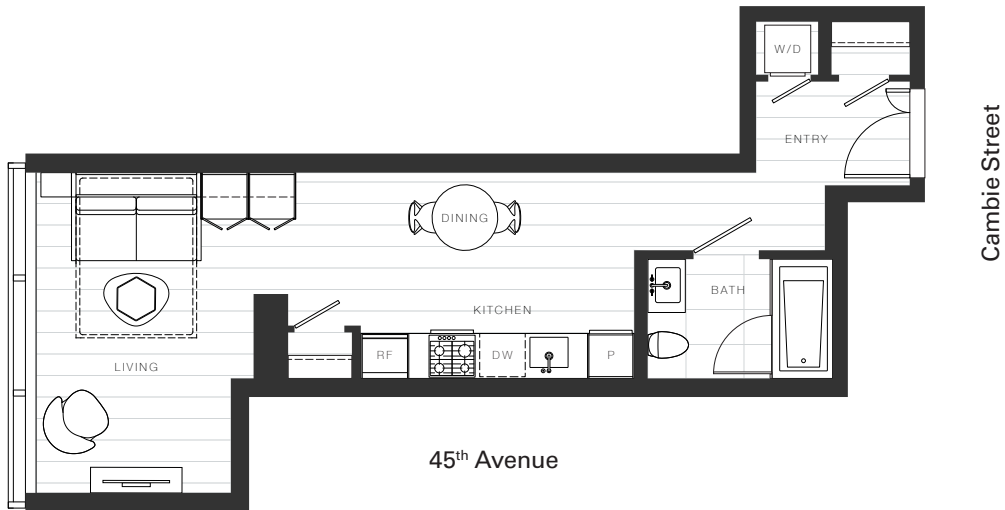

X Clémade

Home 1012

—
Studio

Total Living: 483 ft²

OAKRIDGE X CLÉMANDE

Dimensions, sizes, specifications, layouts and materials are approximate and provided for information purposes only and are not represented as being the actual final areas and dimensions. Prospective purchasers are advised that interior square footage is combined with balcony square footage and included in total advertised square footage of the homes. Exterior walls and glazing, balcony configurations, fascia, guard-rails, screens and façade panel locations are approximate and provided for information purposes only, and will vary in area, type, specifications, and extent depending on the home. The locations shown are not represented as being the final locations of these items. All of the foregoing (including without limitation the dimensions and layout) are subject to change in the developer's sole discretion, without compensation or notice. Please ask sales representative for details. E. & O.E.